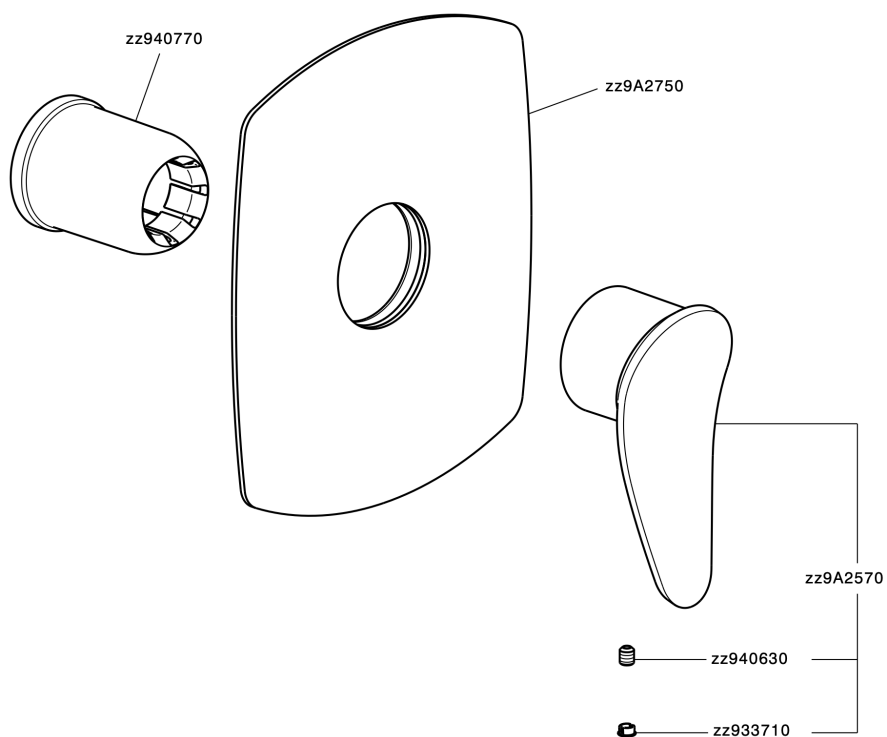

## Exposed part for concealed S.L. shower valve HARLOCK\_HC003000

HC003000

<https://en.huberitalia.com/exposed-part-for-concealed-s-l-shower-valve-harlock-hc003000>

Concealed single lever shower valve CONCEALED\_ZB005300

ZB005300

<https://en.huberitalia.com/concealed-single-lever-shower-valve-concealed-zb005300>

2026-07-01