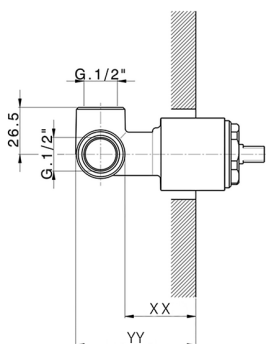

Exposed part for concealed S.L. shower valve HARLOCK_HC003000

MODEL **HC003000**

Exposed part for concealed S.L. shower valve, without concealed part, for item ZB005300

AVAILABLE FINISHINGS

-  **21** 21 Chrome
-  **2P** 2P Rose Gold
-  **2Q** 2Q Black Titanium
-  **40** 40 Matt Black
-  **4Q** 4Q Matt White
-  **6T** 6T Chrome/Matt Black

CHARACTERISTICS

Installation **Concealed**
 Required concealed parts **ZB005300**

Exposed part for concealed S.L. shower valve HARLOCK_HC003000

HC003000

<https://en.huberitalia.com/exposed-part-for-concealed-s-l-shower-valve-harlock-hc003000>

Concealed single lever shower valve CONCEALED_ZB005300

MODEL **ZB005300**

Concealed single lever shower valve, 1/2" Concealed shower mixer, without trim kit

AVAILABLE FINISHINGS

CHARACTERISTICS

Installation	Concealed
Cartridge Spare Parts	ZZ94035000
35 mm Cartridge	
Concealed	1

Piastra/Plate/Plaque/Platte/Placa
 2-3mm: XX 27-47 YY 54-74
 10mm: XX 16-40 YY 43-68

2026-06-30