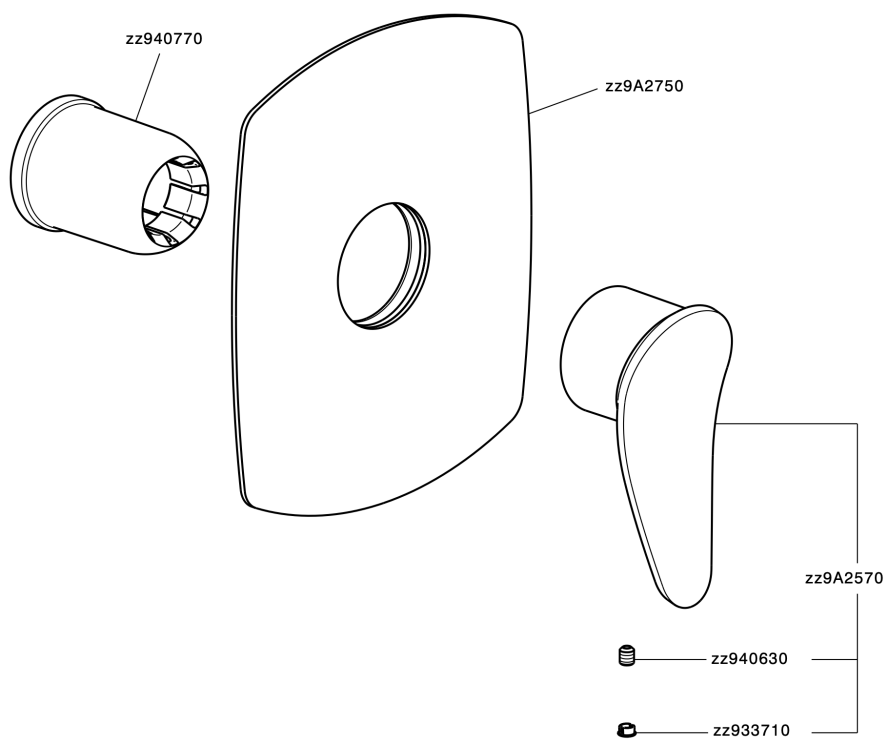

Exposed part for concealed S.L. shower valve HARLOCK_HC003000

MODEL **HC003000**

Exposed part for concealed S.L. shower valve, without concealed part, for item ZB005300

AVAILABLE FINISHINGS

-  **21** 21 Chrome
-  **2P** 2P Rose Gold
-  **2Q** 2Q Black Titanium
-  **40** 40 Matt Black
-  **4Q** 4Q Matt White
-  **6T** 6T Chrome/Matt Black

CHARACTERISTICS

Installation **Concealed**

Required concealed parts **ZB005300**

Exposed part for concealed S.L. shower valve HARLOCK_HC003000

HC003000

<https://en.huberitalia.com/exposed-part-for-concealed-s-l-shower-valve-harlock-hc003000>

Concealed single lever shower valve CONCEALED_ZB005300

MODEL **ZB005300**

Concealed single lever shower valve, 1/2" Concealed shower mixer, without trim kit

AVAILABLE FINISHINGS

04 04 Without finishing

CHARACTERISTICS

Installation	Concealed
Cartridge Spare Parts	ZZ94035000
35 mm Cartridge	
Concealed	1

Piastra/Plate/Plaque/Platte/Placa
 2-3mm: XX 27-47 YY 54-74
 10mm: XX 16-40 YY 43-68

2026-04-29