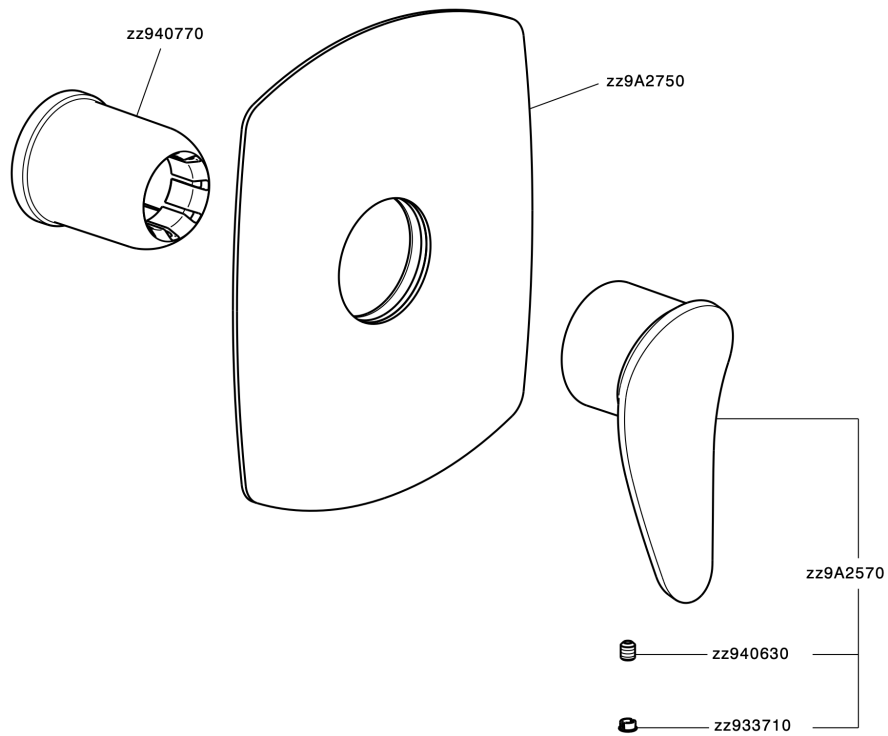

## Exposed part for concealed S.L. shower valve HARLOCK\_HC003000

MODEL **HC003000**

Exposed part for concealed S.L. shower valve, without concealed part, for item ZB005300

### CHARACTERISTICS

Installation **Concealed**  
 Required concealed parts **ZB005300**

## Exposed part for concealed S.L. shower valve HARLOCK\_HC003000

HC003000

<https://en.huberitalia.com/exposed-part-for-concealed-s-l-shower-valve-harlock-hc003000>

## Concealed single lever shower valve CONCEALED\_ZB005300

MODEL **ZB005300**

Concealed single lever shower valve, 1/2" Concealed shower mixer, without trim kit

AVAILABLE FINISHINGS

**04** 04 Without finishing