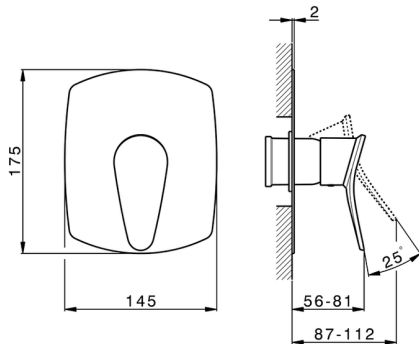

Exposed part for concealed S.L. shower valve HARLOCK_HC003000

MODEL **HC003000**

Exposed part for concealed S.L. shower valve, without concealed part, for item ZB005300

AVAILABLE FINISHINGS

-  **21** 21 Chrome
-  **2P** 2P Rose Gold
-  **2Q** 2Q Black Titanium
-  **40** 40 Matt Black
-  **4Q** 4Q Matt White
-  **6T** 6T Chrome/Matt Black

CHARACTERISTICS

Installation **Concealed**

Required concealed parts **ZB005300**

Exposed part for concealed S.L. shower valve HARLOCK_HC003000

HC003000

<https://en.huberitalia.com/exposed-part-for-concealed-s-l-shower-valve-harlock-hc003000>

Concealed single lever shower valve CONCEALED_ZB005300

MODEL **ZB005300**

Concealed single lever shower valve, 1/2" Concealed shower mixer, without trim kit

AVAILABLE FINISHINGS

04 04 Without finishing

CHARACTERISTICS

Installation	Concealed
Cartridge Spare Parts	ZZ94035000
35 mm Cartridge	
Concealed	1

Piastra/Plate/Plaque/Platte/Placa
 2-3mm: XX 27-47 YY 54-74
 10mm: XX 16-40 YY 43-68

2026-04-29