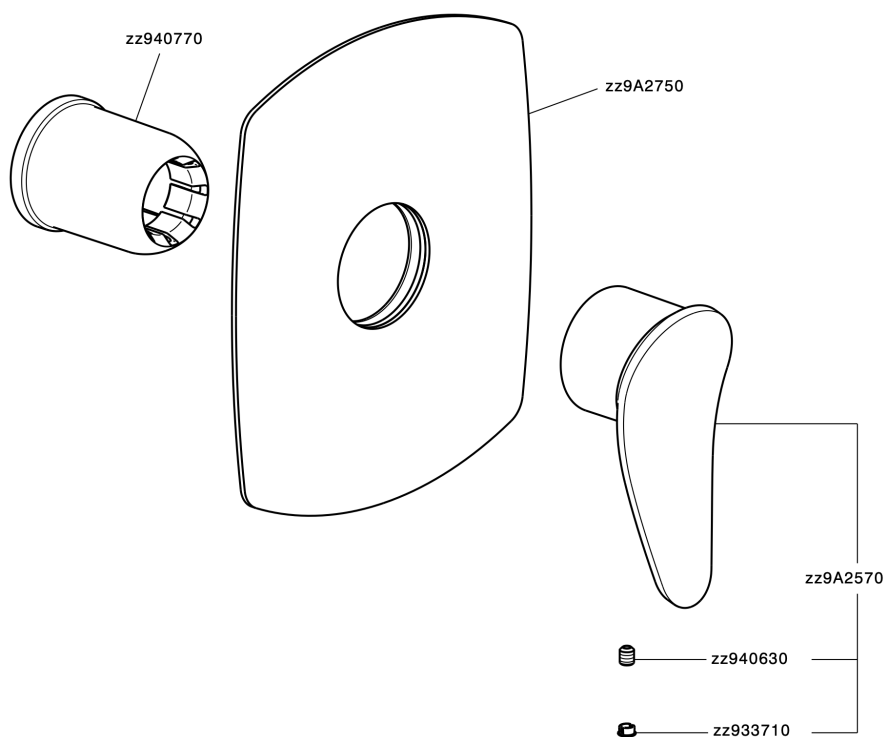

Exposed part for concealed S.L. shower valve HARLOCK_HC003000

MODEL **HC003000**

Exposed part for concealed S.L. shower valve, without concealed part, for item ZB005300

AVAILABLE FINISHINGS

-  **21** 21 Chrome
-  **2P** 2P Rose Gold
-  **2Q** 2Q Black Titanium
-  **40** 40 Matt Black
-  **4Q** 4Q Matt White
-  **6T** 6T Chrome/Matt Black

CHARACTERISTICS

Installation **Concealed**
 Required concealed parts **ZB005300**

Exposed part for concealed S.L. shower valve HARLOCK_HC003000

HC003000

<https://en.huberitalia.com/exposed-part-for-concealed-s-l-shower-valve-harlock-hc003000>

Concealed single lever shower valve CONCEALED_ZB005300

MODEL **ZB005300**

Concealed single lever shower valve, 1/2" Concealed shower mixer, without trim kit

AVAILABLE FINISHINGS

CHARACTERISTICS

Installation	Concealed
Cartridge Spare Parts	ZZ94035000
35 mm Cartridge	
Concealed	1

Piastra/Plate/Plaque/Platte/Placa
 2-3mm: XX 27-47 YY 54-74
 10mm: XX 16-40 YY 43-68

2026-06-30