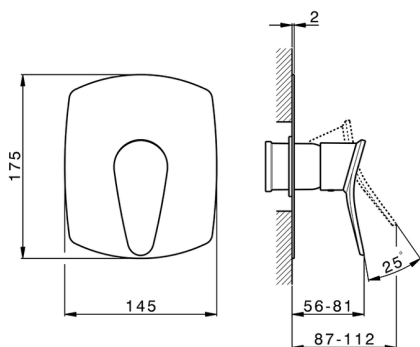

## Exposed part for concealed S.L. shower valve HARLOCK\_HC003000

MODEL **HC003000**

Exposed part for concealed S.L. shower valve, without concealed part, for item ZB005300

CHARACTERISTICS

Installation	<b>Concealed</b>
Cartridge Spare Parts	<b>ZZ94035000</b>
<b>35 mm Cartridge</b>	
Concealed	<b>1</b>

Piastra/Plate/Plaque/Platte/Placa  
 2-3mm: XX 27-47 YY 54-74  
 10mm: XX 16-40 YY 43-68