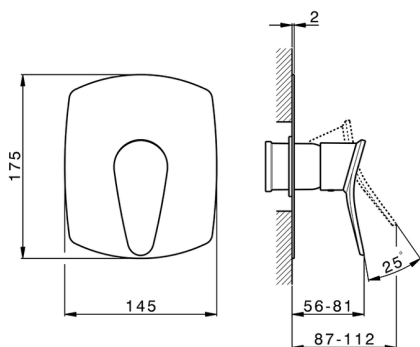

Exposed part for concealed S.L. shower valve HARLOCK_HC003000

MODEL **HC003000**

Exposed part for concealed S.L. shower valve, without concealed part, for item ZB005300

AVAILABLE FINISHINGS

-  **21** 21 Chrome
-  **2P** 2P Rose Gold
-  **2Q** 2Q Black Titanium
-  **40** 40 Matt Black
-  **4Q** 4Q Matt White
-  **6T** 6T Chrome/Matt Black

CHARACTERISTICS

Installation **Concealed**
 Required concealed parts **ZB005300**

Exposed part for concealed S.L. shower valve HARLOCK_HC003000

HC003000

<https://en.huberitalia.com/exposed-part-for-concealed-s-l-shower-valve-harlock-hc003000>

Concealed single lever shower valve CONCEALED_ZB005300

MODEL **ZB005300**

Concealed single lever shower valve, 1/2" Concealed shower mixer, without trim kit

AVAILABLE FINISHINGS

CHARACTERISTICS

Installation	Concealed
Cartridge Spare Parts	ZZ94035000
35 mm Cartridge	
Concealed	1

Piastra/Plate/Plaque/Platte/Placa
 2-3mm: XX 27-47 YY 54-74
 10mm: XX 16-40 YY 43-68

2026-06-30