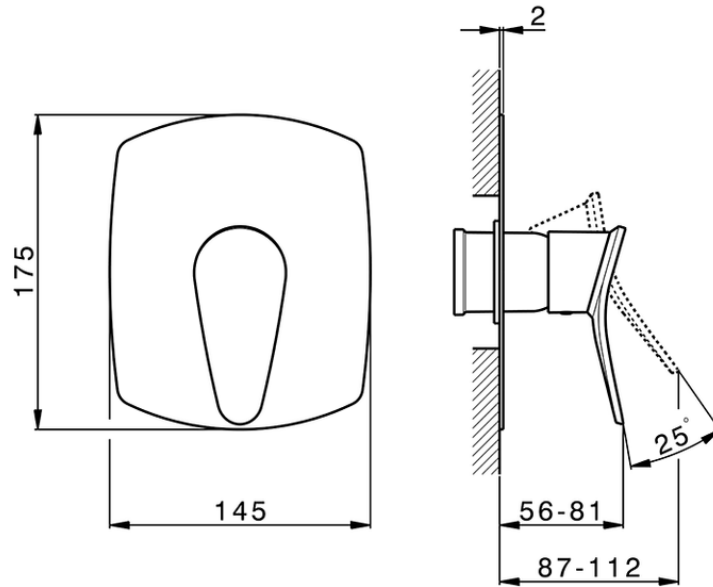

Exposed part for concealed S.L. shower valve HARLOCK_HC003000

HC003000

<https://en.huberitalia.com/exposed-part-for-concealed-s-l-shower-valve-harlock-hc003000>

Piastra/Plate/Plaque/Platte/Placa

2-3mm: XX 27-47 YY 54-74

10mm: XX 16-40 YY 43-68

ZB005300

<https://en.huberitalia.com/concealed-single-lever-shower-valve-concealed-zb005300>

2026-06-13