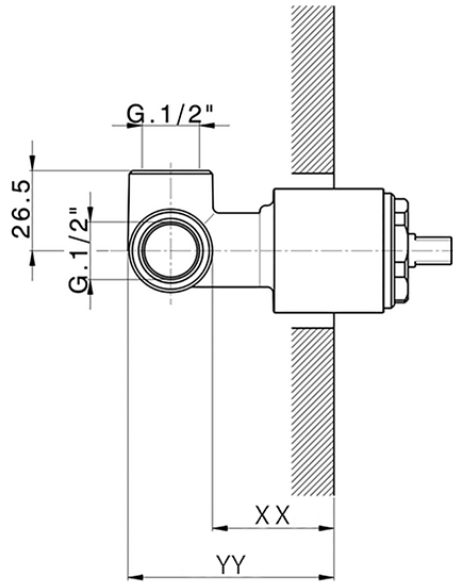

Exposed part for concealed S.L. shower valve HARLOCK_HC003000

HC003000

<https://en.huberitalia.com/exposed-part-for-concealed-s-l-shower-valve-harlock-hc003000>

Piastra/Plate/Plaque/Platte/Placa

2-3mm: XX 27-47 YY 54-74

10mm: XX 16-40 YY 43-68

ZB005300

<https://en.huberitalia.com/concealed-single-lever-shower-valve-concealed-zb005300>

2026-06-13