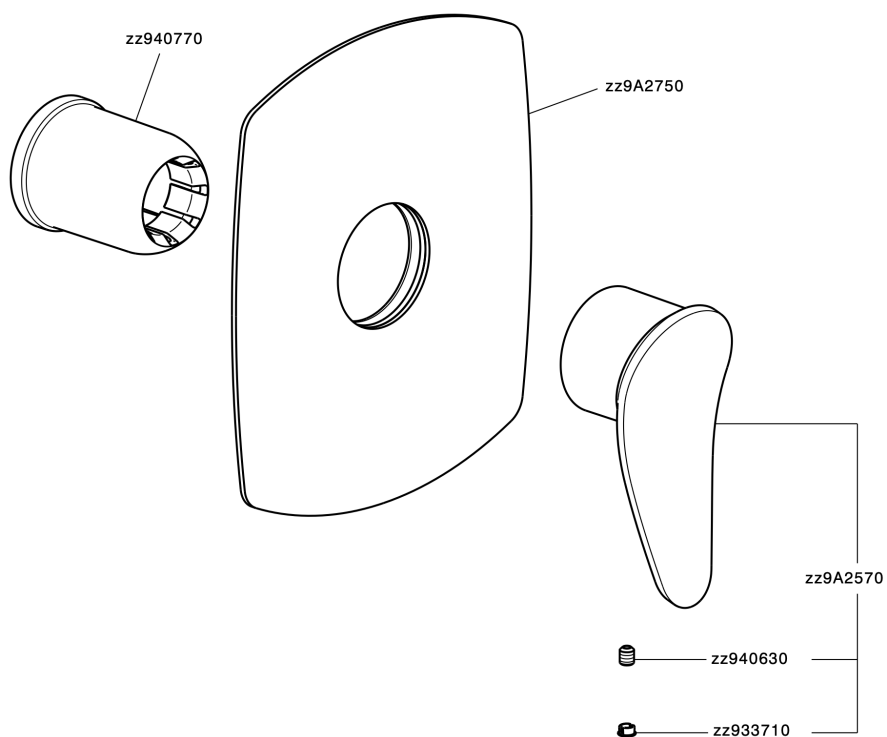

Exposed part for concealed S.L. shower valve HARLOCK_HC003000

HC003000

<https://en.huberitalia.com/exposed-part-for-concealed-s-l-shower-valve-harlock-hc003000>

Concealed single lever shower valve CONCEALED_ZB005300

ZB005300

<https://en.huberitalia.com/concealed-single-lever-shower-valve-concealed-zb005300>

2026-06-08