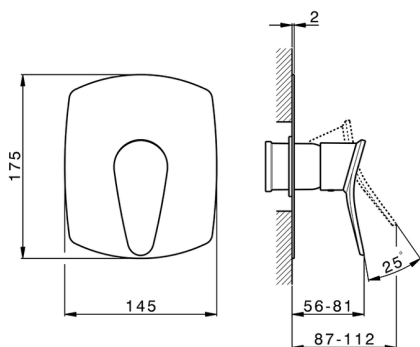

Exposed part for concealed S.L. shower valve HARLOCK_HC003000

MODEL **HC003000**

Exposed part for concealed S.L. shower valve, without concealed part, for item ZB005300

AVAILABLE FINISHINGS

-  **21** 21 Chrome
-  **2P** 2P Rose Gold
-  **2Q** 2Q Black Titanium
-  **40** 40 Matt Black
-  **4Q** 4Q Matt White
-  **6T** 6T Chrome/Matt Black

CHARACTERISTICS

Installation **Concealed**

Required concealed parts **ZB005300**

Exposed part for concealed S.L. shower valve HARLOCK_HC003000

HC003000

<https://en.huberitalia.com/exposed-part-for-concealed-s-l-shower-valve-harlock-hc003000>

Concealed single lever shower valve CONCEALED_ZB005300

MODEL **ZB005300**

Concealed single lever shower valve, 1/2" Concealed shower mixer, without trim kit

AVAILABLE FINISHINGS

04 04 Without finishing

CHARACTERISTICS

Installation	Concealed
Cartridge Spare Parts	ZZ94035000
35 mm Cartridge	
Concealed	1

Piastra/Plate/Plaque/Platte/Placa
 2-3mm: XX 27-47 YY 54-74
 10mm: XX 16-40 YY 43-68

2026-07-01