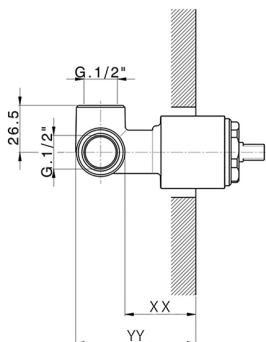

Exposed part for concealed S.L. shower valve HARLOCK_HC003000

MODEL **HC003000**

Exposed part for concealed S.L. shower valve, without concealed part, for item ZB005300

AVAILABLE FINISHINGS

-  **21** 21 Chrome
-  **2P** 2P Rose Gold
-  **2Q** 2Q Black Titanium
-  **40** 40 Matt Black
-  **4Q** 4Q Matt White
-  **6T** 6T Chrome/Matt Black

CHARACTERISTICS

Installation **Concealed**
 Required concealed parts **ZB005300**

Exposed part for concealed S.L. shower valve HARLOCK_HC003000

HC003000

<https://en.huberitalia.com/exposed-part-for-concealed-s-l-shower-valve-harlock-hc003000>

Concealed single lever shower valve CONCEALED_ZB005300

MODEL **ZB005300**

Concealed single lever shower valve, 1/2" Concealed shower mixer, without trim kit

AVAILABLE FINISHINGS

04 04 Without finishing

CHARACTERISTICS

Installation	Concealed
Cartridge Spare Parts	ZZ94035000
35 mm Cartridge	
Concealed	1

Piastra/Plate/Plaque/Platte/Placa
 2-3mm: XX 27-47 YY 54-74
 10mm: XX 16-40 YY 43-68

2026-06-09