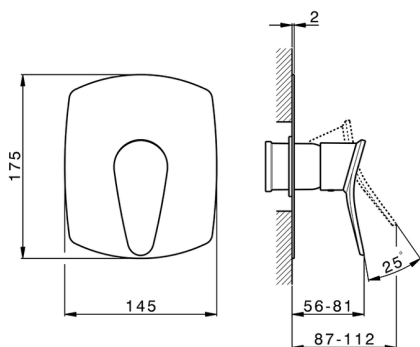

Exposed part for concealed S.L. shower valve HARLOCK_HC003000

MODEL **HC003000**

Exposed part for concealed S.L. shower valve, without concealed part, for item ZB005300

AVAILABLE FINISHINGS

-  **21** 21 Chrome
-  **2P** 2P Rose Gold
-  **2Q** 2Q Black Titanium
-  **40** 40 Matt Black
-  **4Q** 4Q Matt White
-  **6T** 6T Chrome/Matt Black

CHARACTERISTICS

Installation **Concealed**
 Required concealed parts **ZB005300**

Exposed part for concealed S.L. shower valve HARLOCK_HC003000

HC003000

<https://en.huberitalia.com/exposed-part-for-concealed-s-l-shower-valve-harlock-hc003000>

Concealed single lever shower valve CONCEALED_ZB005300

MODEL **ZB005300**

Concealed single lever shower valve, 1/2" Concealed shower mixer, without trim kit

AVAILABLE FINISHINGS

04 04 Without finishing

CHARACTERISTICS

Installation	Concealed
Cartridge Spare Parts	ZZ94035000
35 mm Cartridge	
Concealed	1

Piastra/Plate/Plaque/Platte/Placa
 2-3mm: XX 27-47 YY 54-74
 10mm: XX 16-40 YY 43-68

2026-06-09