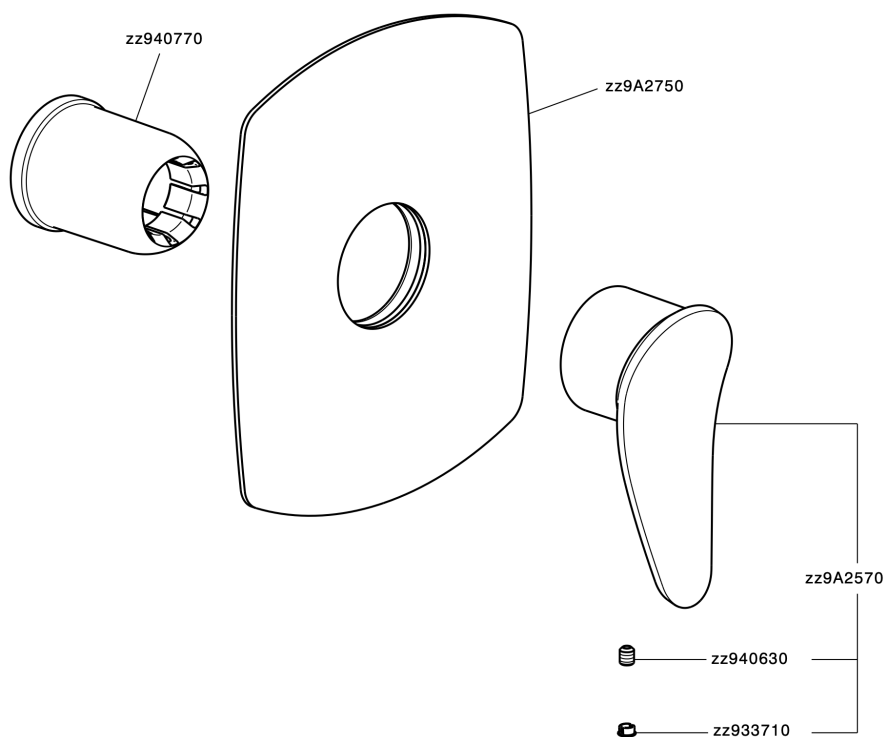

Exposed part for concealed S.L. shower valve HARLOCK_HC003000

MODEL **HC003000**

Exposed part for concealed S.L. shower valve, without concealed part, for item ZB005300

AVAILABLE FINISHINGS

-  **21** 21 Chrome
-  **2P** 2P Rose Gold
-  **2Q** 2Q Black Titanium
-  **40** 40 Matt Black
-  **4Q** 4Q Matt White
-  **6T** 6T Chrome/Matt Black

CHARACTERISTICS

Installation **Concealed**

Required concealed parts **ZB005300**

Exposed part for concealed S.L. shower valve HARLOCK_HC003000

HC003000

<https://en.huberitalia.com/exposed-part-for-concealed-s-l-shower-valve-harlock-hc003000>

Concealed single lever shower valve CONCEALED_ZB005300

MODEL **ZB005300**

Concealed single lever shower valve, 1/2" Concealed shower mixer, without trim kit

AVAILABLE FINISHINGS

04 04 Without finishing

CHARACTERISTICS

Installation	Concealed
Cartridge Spare Parts	ZZ94035000
35 mm Cartridge	
Concealed	1

Piastra/Plate/Plaque/Platte/Placa
 2-3mm: XX 27-47 YY 54-74
 10mm: XX 16-40 YY 43-68

2026-07-01