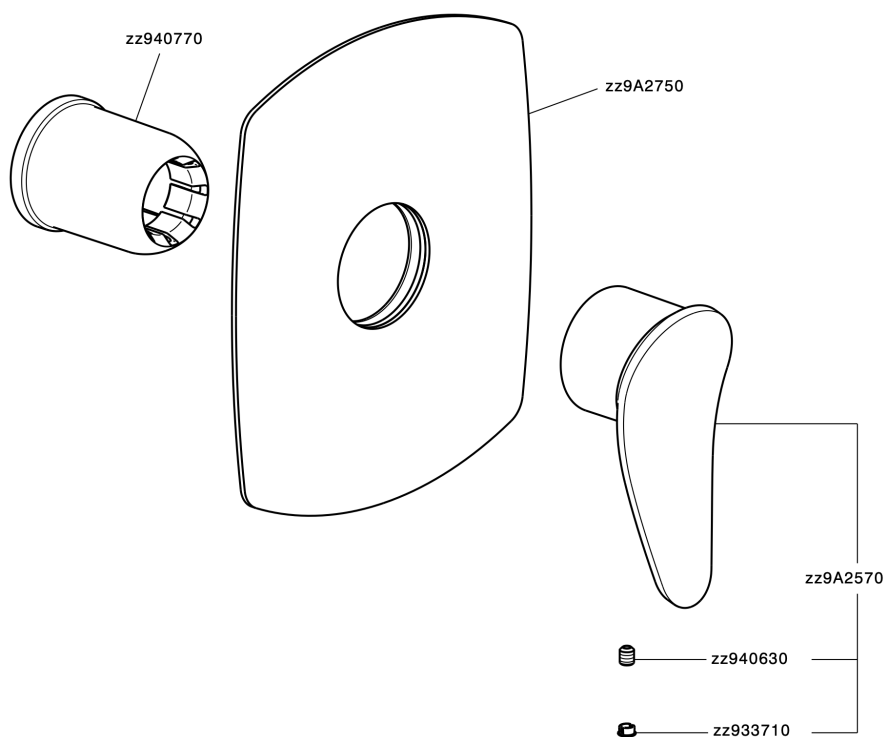

Exposed part for concealed S.L. shower valve HARLOCK_HC003000

MODEL **HC003000**

Exposed part for concealed S.L. shower valve, without concealed part, for item ZB005300

AVAILABLE FINISHINGS

-  **21** 21 Chrome
-  **2P** 2P Rose Gold
-  **2Q** 2Q Black Titanium
-  **40** 40 Matt Black
-  **4Q** 4Q Matt White
-  **6T** 6T Chrome/Matt Black

CHARACTERISTICS

Installation **Concealed**
 Required concealed parts **ZB005300**

Exposed part for concealed S.L. shower valve HARLOCK_HC003000

HC003000

<https://en.huberitalia.com/exposed-part-for-concealed-s-l-shower-valve-harlock-hc003000>

Concealed single lever shower valve CONCEALED_ZB005300

MODEL **ZB005300**

Concealed single lever shower valve, 1/2" Concealed shower mixer, without trim kit

AVAILABLE FINISHINGS

04 04 Without finishing

CHARACTERISTICS

Installation	Concealed
Cartridge Spare Parts	ZZ94035000
35 mm Cartridge	
Concealed	1

Piastra/Plate/Plaque/Platte/Placa
 2-3mm: XX 27-47 YY 54-74
 10mm: XX 16-40 YY 43-68

2026-06-09