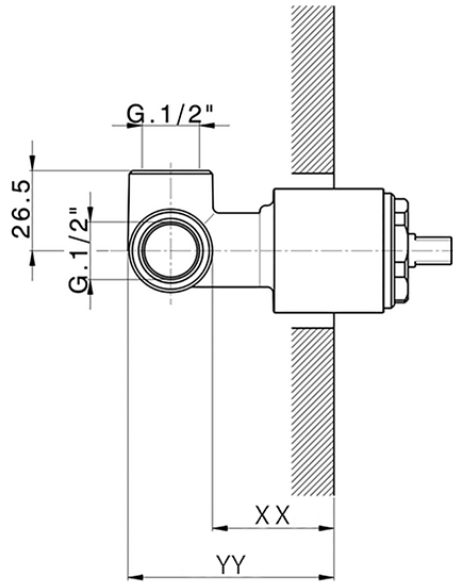

Exposed part for concealed S.L. shower valve HARLOCK_HC003000

HC003000

<https://en.huberitalia.com/exposed-part-for-concealed-s-l-shower-valve-harlock-hc003000>

Piastra/Plate/Plaque/Platte/Placa

2-3mm: XX 27-47 YY 54-74

10mm: XX 16-40 YY 43-68

ZB005300

<https://en.huberitalia.com/concealed-single-lever-shower-valve-concealed-zb005300>

2026-06-08