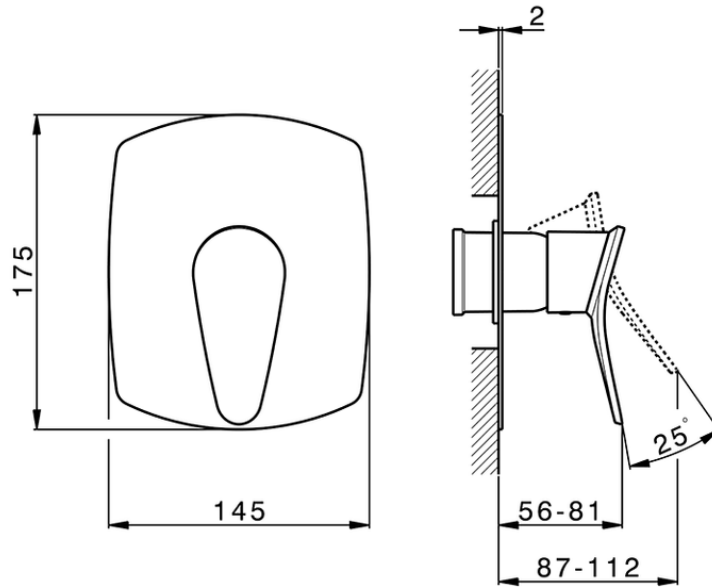

Exposed part for concealed S.L. shower valve HARLOCK_HC003000

HC003000

<https://en.huberitalia.com/exposed-part-for-concealed-s-l-shower-valve-harlock-hc003000>

Piastra/Plate/Plaque/Platte/Placa

2-3mm: XX 27-47 YY 54-74

10mm: XX 16-40 YY 43-68

ZB005300

<https://en.huberitalia.com/concealed-single-lever-shower-valve-concealed-zb005300>

2026-06-08