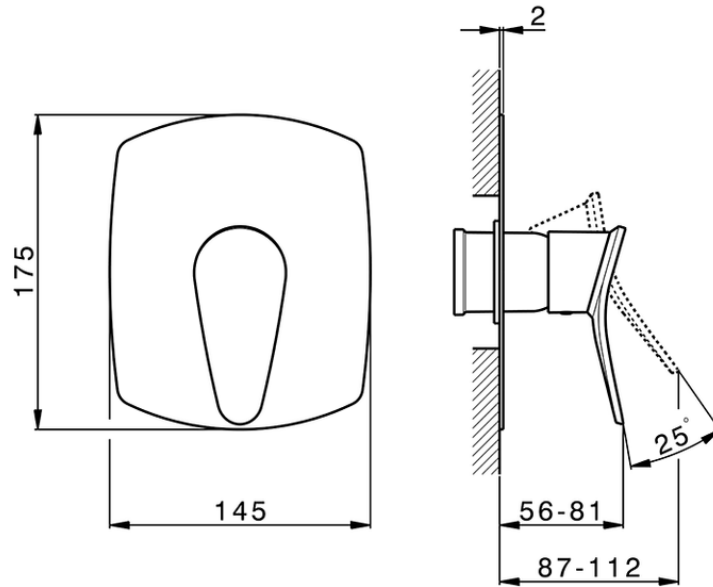

## Exposed part for concealed S.L. shower valve HARLOCK\_HC003000

HC003000

<https://en.huberitalia.com/exposed-part-for-concealed-s-l-shower-valve-harlock-hc003000>

Piastra/Plate/Plaque/Platte/Placa

2-3mm: XX 27-47 YY 54-74

10mm: XX 16-40 YY 43-68

ZB005300

<https://en.huberitalia.com/concealed-single-lever-shower-valve-concealed-zb005300>

2026-05-19