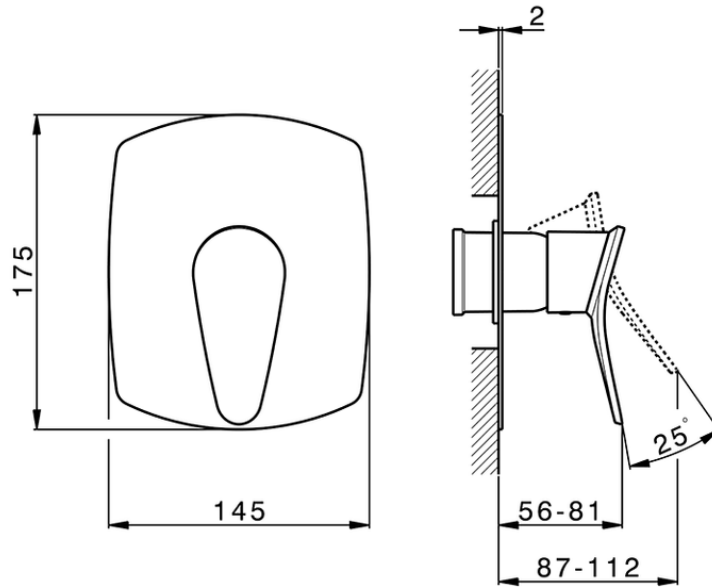

## Exposed part for concealed S.L. shower valve HARLOCK\_HC003000

HC003000

<https://en.huberitalia.com/exposed-part-for-concealed-s-l-shower-valve-harlock-hc003000>

## Piastra/Plate/Plaque/Platte/Placa

2-3mm: XX 27-47 YY 54-74

10mm: XX 16-40 YY 43-68

ZB005300

<https://en.huberitalia.com/concealed-single-lever-shower-valve-concealed-zb005300>

2026-04-06