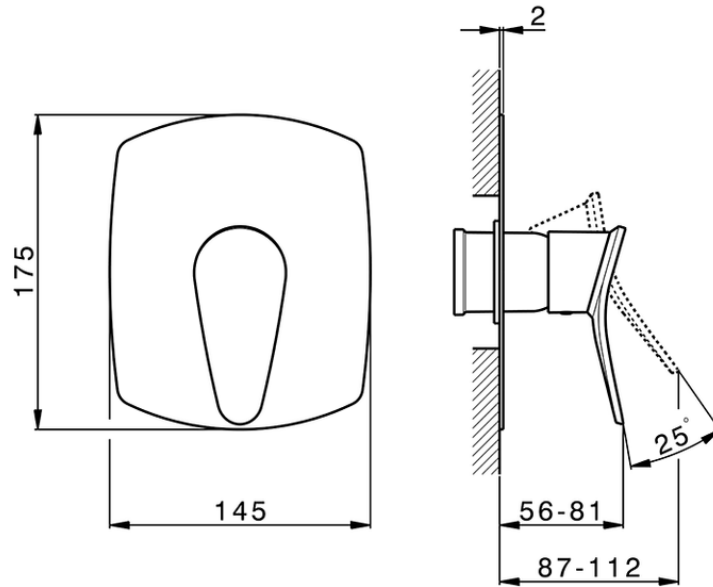

Exposed part for concealed S.L. shower valve HARLOCK_HC003000

HC003000

<https://en.huberitalia.com/exposed-part-for-concealed-s-l-shower-valve-harlock-hc003000>

Piastra/Plate/Plaque/Platte/Placa

2-3mm: XX 27-47 YY 54-74

10mm: XX 16-40 YY 43-68

ZB005300

<https://en.huberitalia.com/concealed-single-lever-shower-valve-concealed-zb005300>

2026-04-27