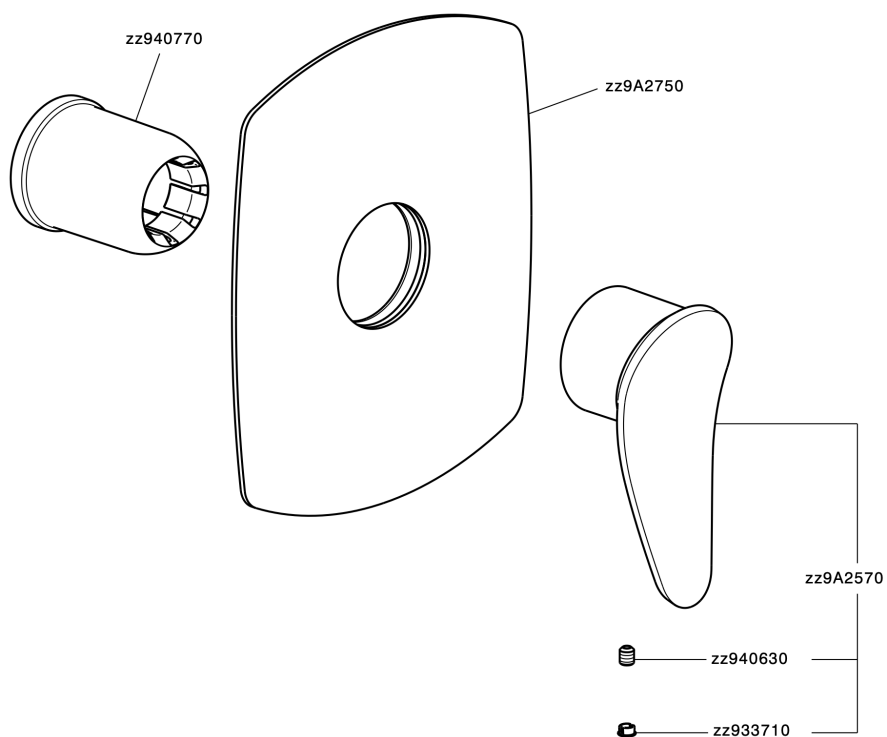

Exposed part for concealed S.L. shower valve HARLOCK_HC003000

HC003000

<https://en.huberitalia.com/exposed-part-for-concealed-s-l-shower-valve-harlock-hc003000>

Concealed single lever shower valve CONCEALED_ZB005300

ZB005300

<https://en.huberitalia.com/concealed-single-lever-shower-valve-concealed-zb005300>

2026-04-29