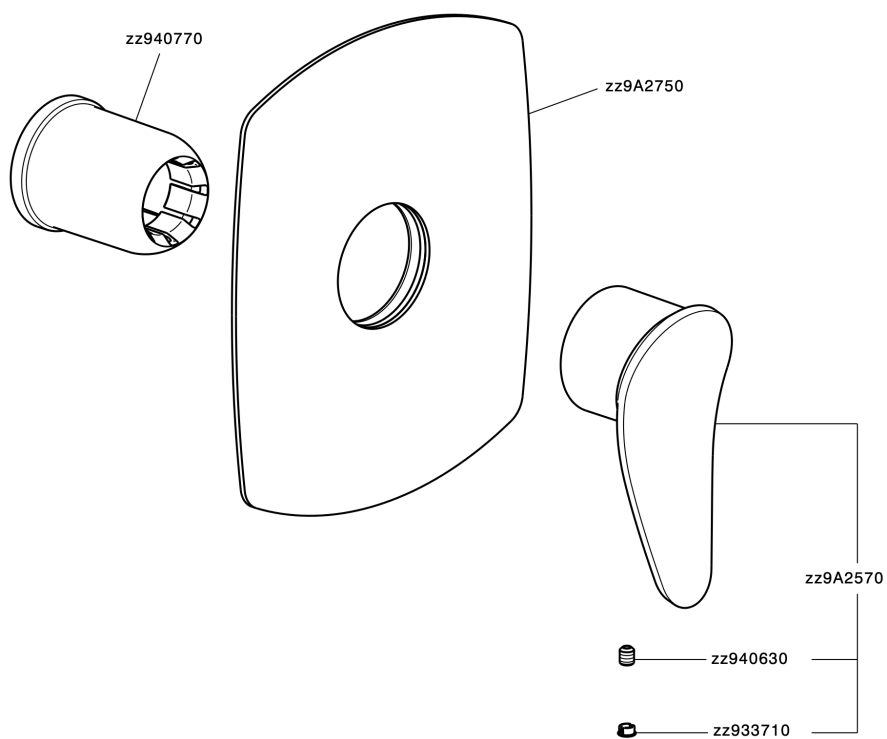

Exposed part for concealed S.L. shower valve HARLOCK_HC003000

HC003000

<https://en.huberitalia.com/exposed-part-for-concealed-s-l-shower-valve-harlock-hc003000>

Concealed single lever shower valve CONCEALED_ZB005300

ZB005300

<https://en.huberitalia.com/concealed-single-lever-shower-valve-concealed-zb005300>

2026-04-06