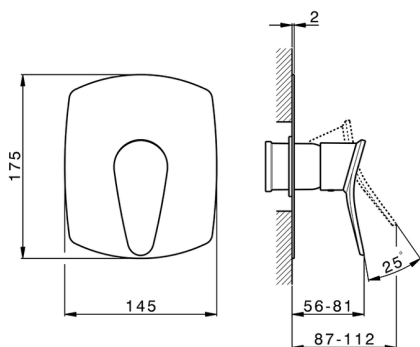

Exposed part for concealed S.L. shower valve HARLOCK_HC003000

MODEL **HC003000**

Exposed part for concealed S.L. shower valve, without concealed part, for item ZB005300

AVAILABLE FINISHINGS

-  **21** 21 Chrome
-  **2P** 2P Rose Gold
-  **2Q** 2Q Black Titanium
-  **40** 40 Matt Black
-  **4Q** 4Q Matt White
-  **6T** 6T Chrome/Matt Black

CHARACTERISTICS

Installation **Concealed**
 Required concealed parts **ZB005300**

Exposed part for concealed S.L. shower valve HARLOCK_HC003000

HC003000

<https://en.huberitalia.com/exposed-part-for-concealed-s-l-shower-valve-harlock-hc003000>

Concealed single lever shower valve CONCEALED_ZB005300

MODEL **ZB005300**

Concealed single lever shower valve, 1/2" Concealed shower mixer, without trim kit

AVAILABLE FINISHINGS

04 04 Without finishing

CHARACTERISTICS

Installation	Concealed
Cartridge Spare Parts	ZZ94035000
35 mm Cartridge	
Concealed	1

Piastra/Plate/Plaque/Platte/Placa
 2-3mm: XX 27-47 YY 54-74
 10mm: XX 16-40 YY 43-68

2026-06-13