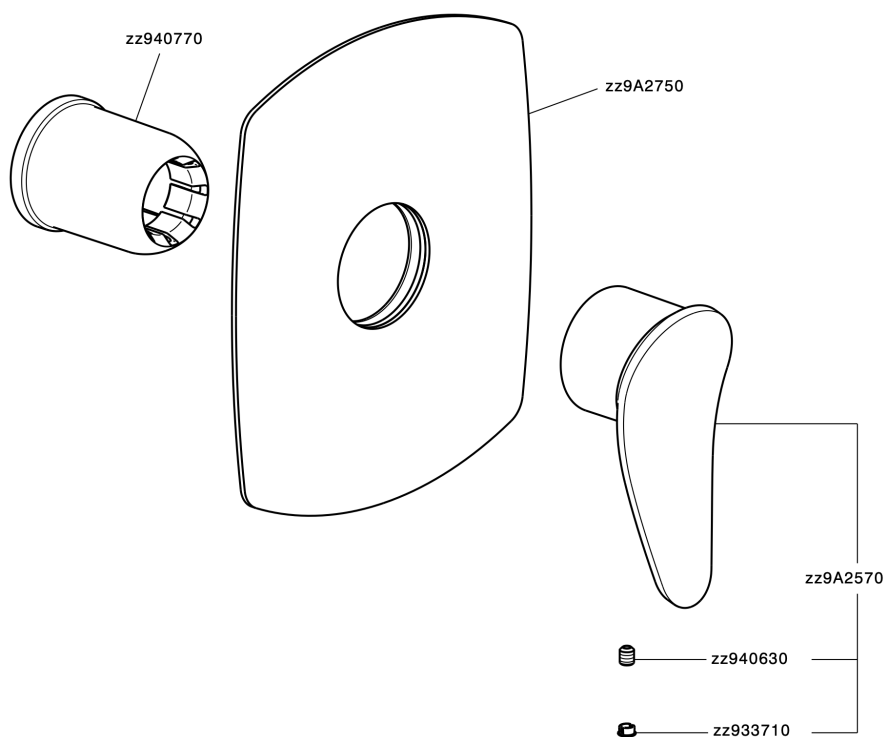

Exposed part for concealed S.L. shower valve HARLOCK_HC003000

MODEL **HC003000**

Exposed part for concealed S.L. shower valve, without concealed part, for item ZB005300

AVAILABLE FINISHINGS

-  **21** 21 Chrome
-  **2P** 2P Rose Gold
-  **2Q** 2Q Black Titanium
-  **40** 40 Matt Black
-  **4Q** 4Q Matt White
-  **6T** 6T Chrome/Matt Black

CHARACTERISTICS

Installation **Concealed**
 Required concealed parts **ZB005300**

Exposed part for concealed S.L. shower valve HARLOCK_HC003000

HC003000

<https://en.huberitalia.com/exposed-part-for-concealed-s-l-shower-valve-harlock-hc003000>

Concealed single lever shower valve CONCEALED_ZB005300

MODEL **ZB005300**

Concealed single lever shower valve, 1/2" Concealed shower mixer, without trim kit

AVAILABLE FINISHINGS

04 04 Without finishing

CHARACTERISTICS

Installation	Concealed
Cartridge Spare Parts	ZZ94035000
35 mm Cartridge	
Concealed	1

Piastra/Plate/Plaque/Platte/Placa
 2-3mm: XX 27-47 YY 54-74
 10mm: XX 16-40 YY 43-68

2026-06-13