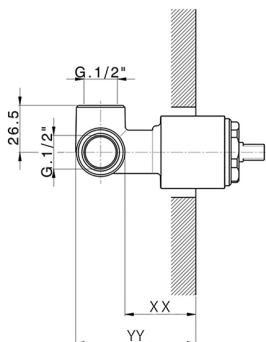

Exposed part for concealed S.L. shower valve HARLOCK_HC003000

MODEL **HC003000**

Exposed part for concealed S.L. shower valve, without concealed part, for item ZB005300

AVAILABLE FINISHINGS

-  **21** 21 Chrome
-  **2P** 2P Rose Gold
-  **2Q** 2Q Black Titanium
-  **40** 40 Matt Black
-  **4Q** 4Q Matt White
-  **6T** 6T Chrome/Matt Black

CHARACTERISTICS

Installation **Concealed**
 Required concealed parts **ZB005300**

Exposed part for concealed S.L. shower valve HARLOCK_HC003000

HC003000

<https://en.huberitalia.com/exposed-part-for-concealed-s-l-shower-valve-harlock-hc003000>

Concealed single lever shower valve CONCEALED_ZB005300

MODEL **ZB005300**

Concealed single lever shower valve, 1/2" Concealed shower mixer, without trim kit

AVAILABLE FINISHINGS

04 04 Without finishing

CHARACTERISTICS

Installation	Concealed
Cartridge Spare Parts	ZZ94035000
35 mm Cartridge	
Concealed	1

Piastra/Plate/Plaque/Platte/Placa
 2-3mm: XX 27-47 YY 54-74
 10mm: XX 16-40 YY 43-68

2026-06-13