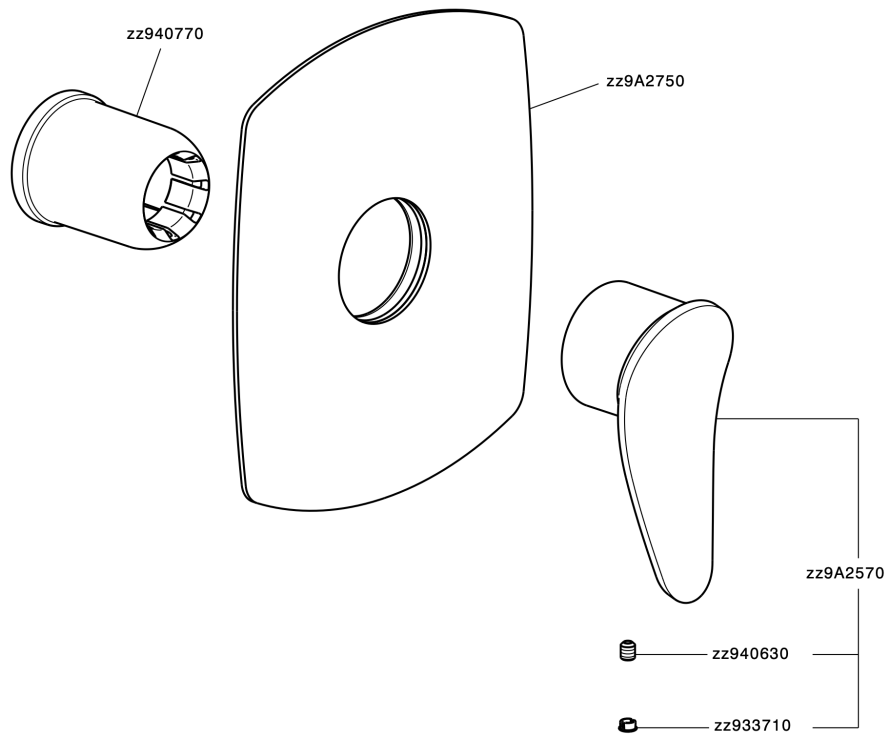

Exposed part for concealed S.L. shower valve HARLOCK_HC003000

HC003000

<https://en.huberitalia.com/exposed-part-for-concealed-s-l-shower-valve-harlock-hc003000>

Concealed single lever shower valve CONCEALED_ZB005300

ZB005300

<https://en.huberitalia.com/concealed-single-lever-shower-valve-concealed-zb005300>

2026-06-30