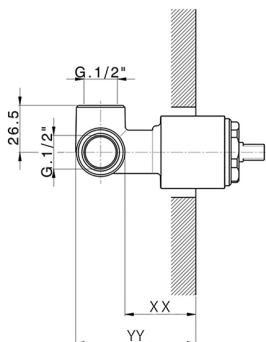

Exposed part for concealed S.L. shower valve HARLOCK_HC003000

MODEL **HC003000**

Exposed part for concealed S.L. shower valve, without concealed part, for item ZB005300

AVAILABLE FINISHINGS

-  **21** 21 Chrome
-  **2P** 2P Rose Gold
-  **2Q** 2Q Black Titanium
-  **40** 40 Matt Black
-  **4Q** 4Q Matt White
-  **6T** 6T Chrome/Matt Black

CHARACTERISTICS

Installation **Concealed**
 Required concealed parts **ZB005300**

Exposed part for concealed S.L. shower valve HARLOCK_HC003000

HC003000

<https://en.huberitalia.com/exposed-part-for-concealed-s-l-shower-valve-harlock-hc003000>

Concealed single lever shower valve CONCEALED_ZB005300

MODEL **ZB005300**

Concealed single lever shower valve, 1/2" Concealed shower mixer, without trim kit

AVAILABLE FINISHINGS

04 04 Without finishing

CHARACTERISTICS

| | |
|------------------------|-------------------|
| Installation | Concealed |
| Cartridge Spare Parts | ZZ94035000 |
| 35 mm Cartridge | |
| Concealed | 1 |

Piastra/Plate/Plaque/Platte/Placa
 2-3mm: XX 27-47 YY 54-74
 10mm: XX 16-40 YY 43-68