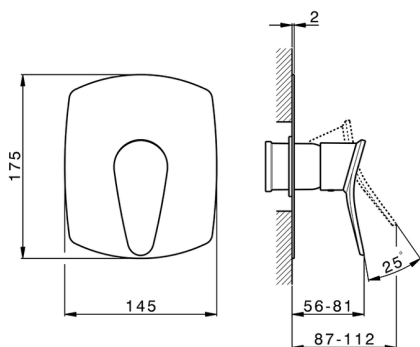

Exposed part for concealed S.L. shower valve HARLOCK_HC003000

MODEL **HC003000**

Exposed part for concealed S.L. shower valve, without concealed part, for item ZB005300

AVAILABLE FINISHINGS

-  **21** 21 Chrome
-  **2P** 2P Rose Gold
-  **2Q** 2Q Black Titanium
-  **40** 40 Matt Black
-  **4Q** 4Q Matt White
-  **6T** 6T Chrome/Matt Black

CHARACTERISTICS

Installation **Concealed**
 Required concealed parts **ZB005300**

Exposed part for concealed S.L. shower valve HARLOCK_HC003000

HC003000

<https://en.huberitalia.com/exposed-part-for-concealed-s-l-shower-valve-harlock-hc003000>

Concealed single lever shower valve CONCEALED_ZB005300

MODEL **ZB005300**

Concealed single lever shower valve, 1/2" Concealed shower mixer, without trim kit

AVAILABLE FINISHINGS

04 04 Without finishing

CHARACTERISTICS

| | |
|------------------------|-------------------|
| Installation | Concealed |
| Cartridge Spare Parts | ZZ94035000 |
| 35 mm Cartridge | |
| Concealed | 1 |

Piastra/Plate/Plaque/Platte/Placa
 2-3mm: XX 27-47 YY 54-74
 10mm: XX 16-40 YY 43-68