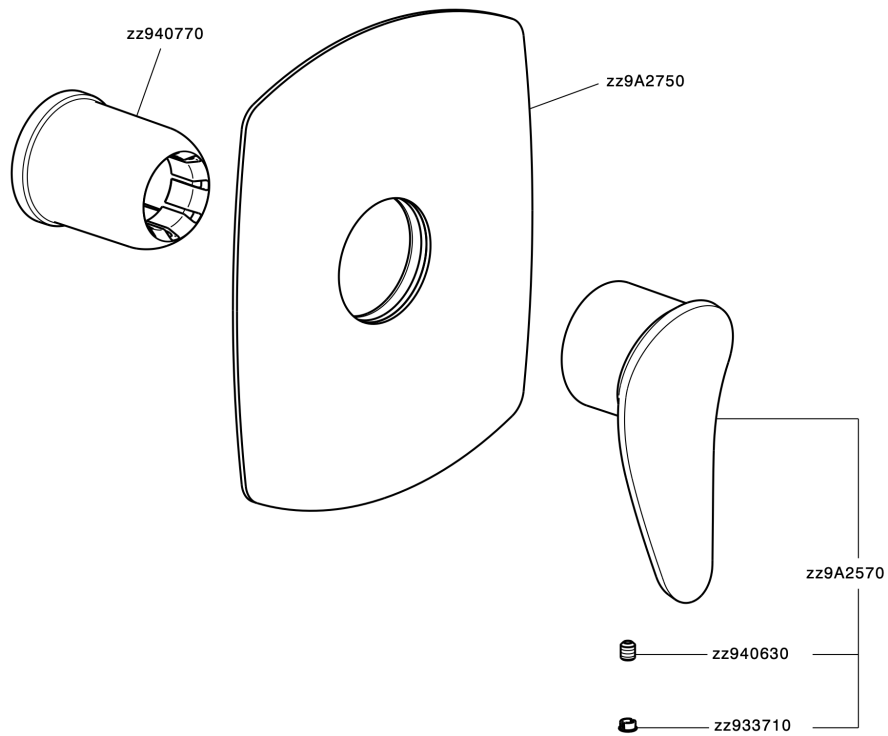

Exposed part for concealed S.L. shower valve HARLOCK_HC003000

MODEL **HC003000**

Exposed part for concealed S.L. shower valve, without concealed part, for item ZB005300

AVAILABLE FINISHINGS

-  **21** 21 Chrome
-  **2P** 2P Rose Gold
-  **2Q** 2Q Black Titanium
-  **40** 40 Matt Black
-  **4Q** 4Q Matt White
-  **6T** 6T Chrome/Matt Black

CHARACTERISTICS

Installation **Concealed**
 Required concealed parts **ZB005300**

Exposed part for concealed S.L. shower valve HARLOCK_HC003000

HC003000

<https://en.huberitalia.com/exposed-part-for-concealed-s-l-shower-valve-harlock-hc003000>

Concealed single lever shower valve CONCEALED_ZB005300

MODEL **ZB005300**

Concealed single lever shower valve, 1/2" Concealed shower mixer, without trim kit

AVAILABLE FINISHINGS

04 04 Without finishing

CHARACTERISTICS

| | |
|------------------------|-------------------|
| Installation | Concealed |
| Cartridge Spare Parts | ZZ94035000 |
| 35 mm Cartridge | |
| Concealed | 1 |

Piastra/Plate/Plaque/Platte/Placa
 2-3mm: XX 27-47 YY 54-74
 10mm: XX 16-40 YY 43-68