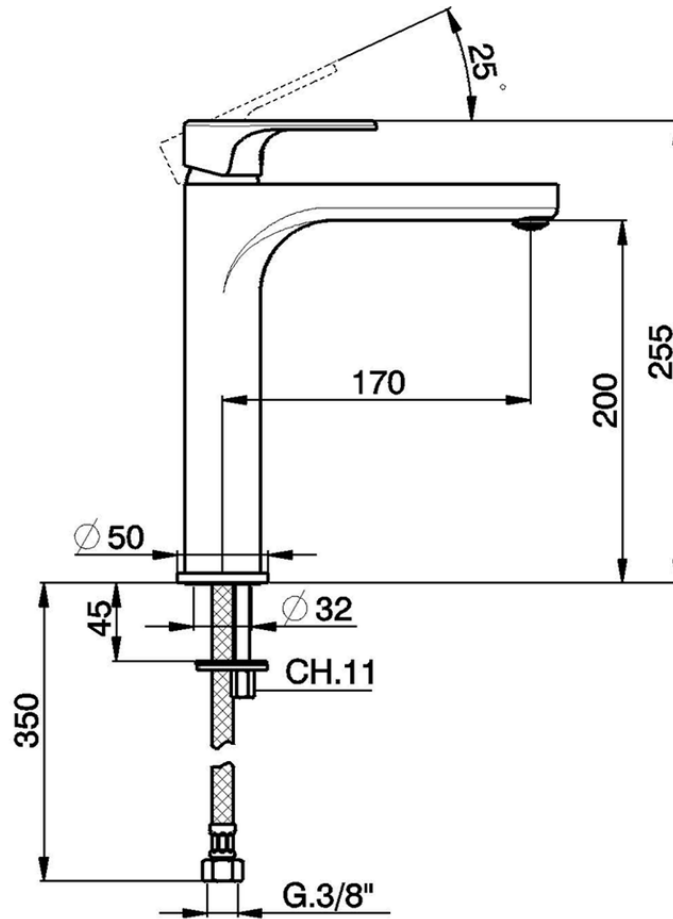

S.L. washbasin mixer- tall version - EnergySave H3\_AH003545

AH003545

<https://en.huberitalia.com/s-l-washbasin-mixer-tall-version-energysave-h3-ah003545>

2026-06-06