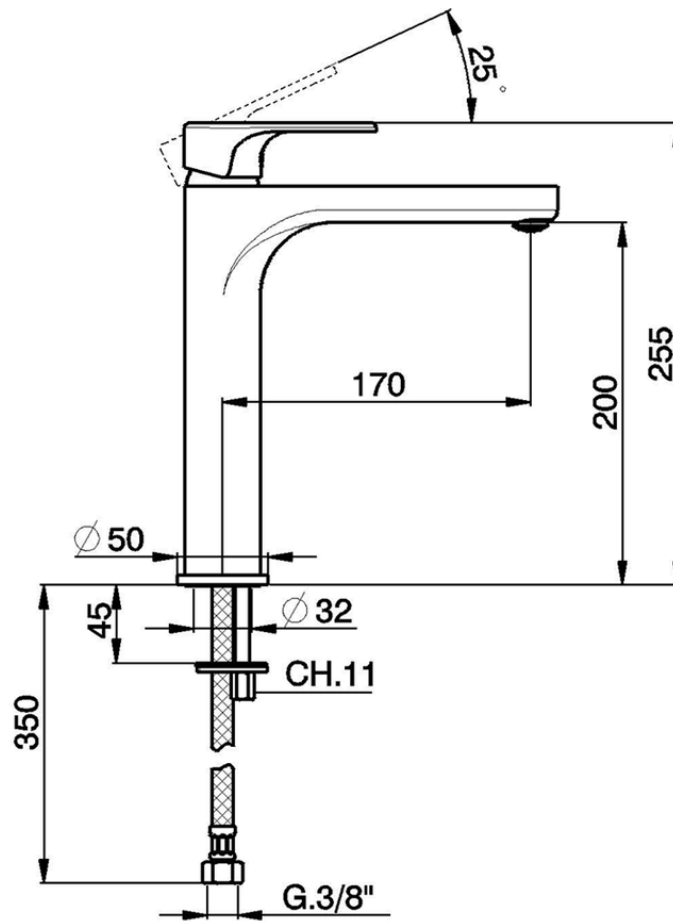

S.L. washbasin mixer- tall version - EnergySave H3_AH003545

AH003545

<https://en.huberitalia.com/s-l-washbasin-mixer-tall-version-energysave-h3-ah003545>

2026-04-06