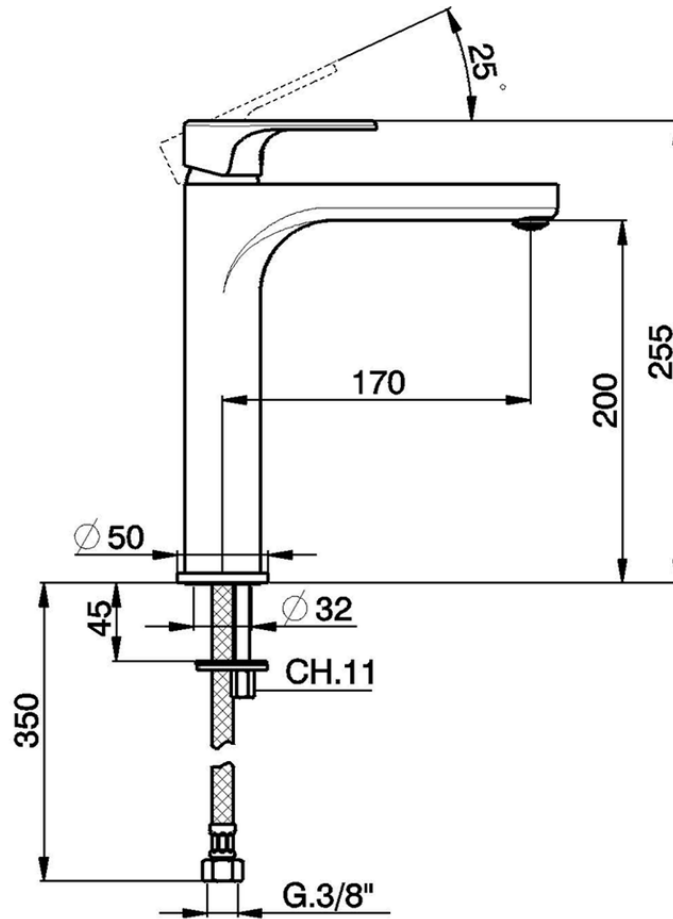

S.L. washbasin mixer- tall version - EnergySave H3_AH003545

AH003545

<https://en.huberitalia.com/s-l-washbasin-mixer-tall-version-energysave-h3-ah003545>

2026-06-26