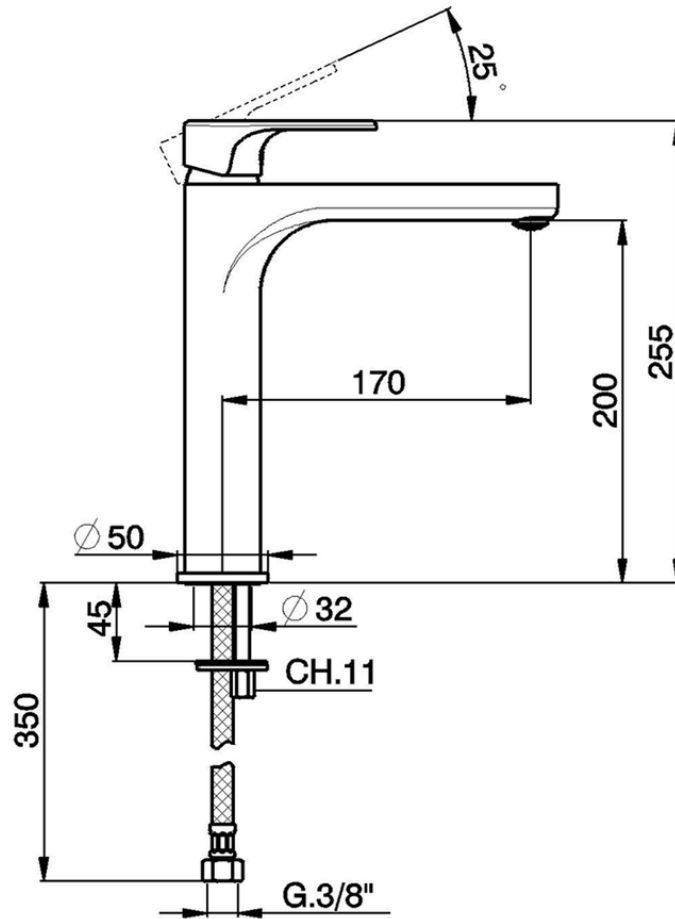

S.L. washbasin mixer- tall version - EnergySave H3_AH003545

AH003545

<https://en.huberitalia.com/s-l-washbasin-mixer-tall-version-energysave-h3-ah003545>

2026-05-15