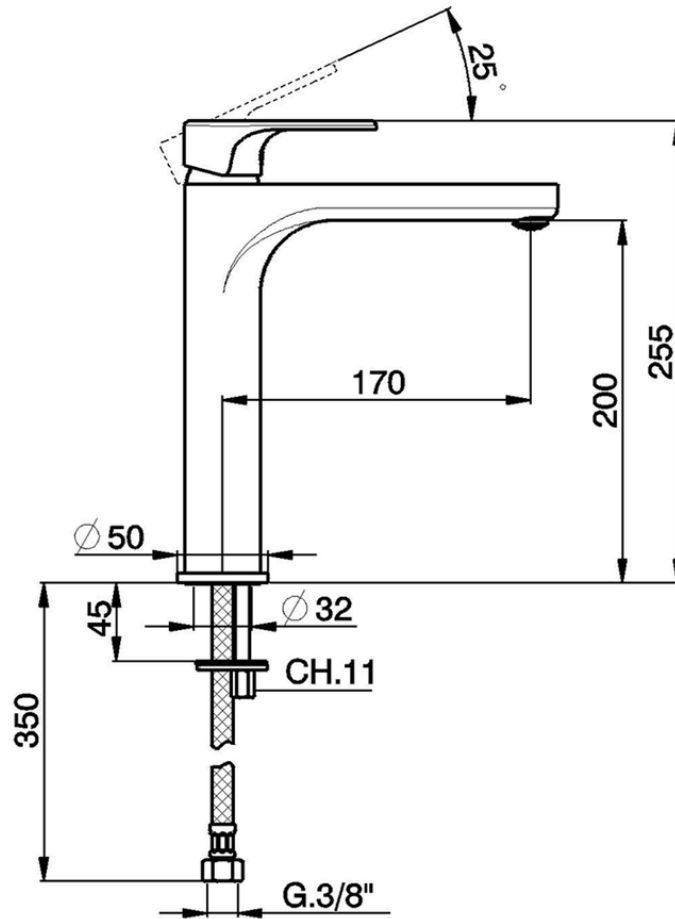

S.L. washbasin mixer- tall version - EnergySave H3_AH003545

AH003545

<https://en.huberitalia.com/s-l-washbasin-mixer-tall-version-energysave-h3-ah003545>

2026-04-09