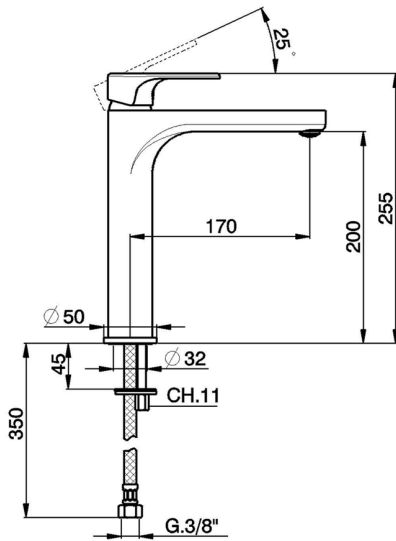

S.L. washbasin mixer- tall version - EnergySave H3_AH003545

MODEL **AH003545**

S.L.washbasin mixer- tall version - EnergySave,without waste,G.3/8" stainless steel flexible hoses

AVAILABLE FINISHINGS

-  **21** 21 Chrome
-  **2F** 2F Brushed Nickel
-  **40** 40 Matt Black

CHARACTERISTICS

Cartridge Spare Parts **ZZ96800000**

35 mm Cartridge

EcoStop

EcoStop feature limits water flow to approximately 50% of maximum output with one point of resistance on setting. Push slightly past the middle stop only when full water output is required. This will save water up to 50%.

EnergySave

Thanks to the EnergySave device, only cold water will be drawn if the lever is operated in the central position, so that the water heater will not be engaged and no hot water wasted, leading to considerable savings in energy and costs. The temperature can be adjusted by rotating the lever to the left, until the desired temperature is reached.