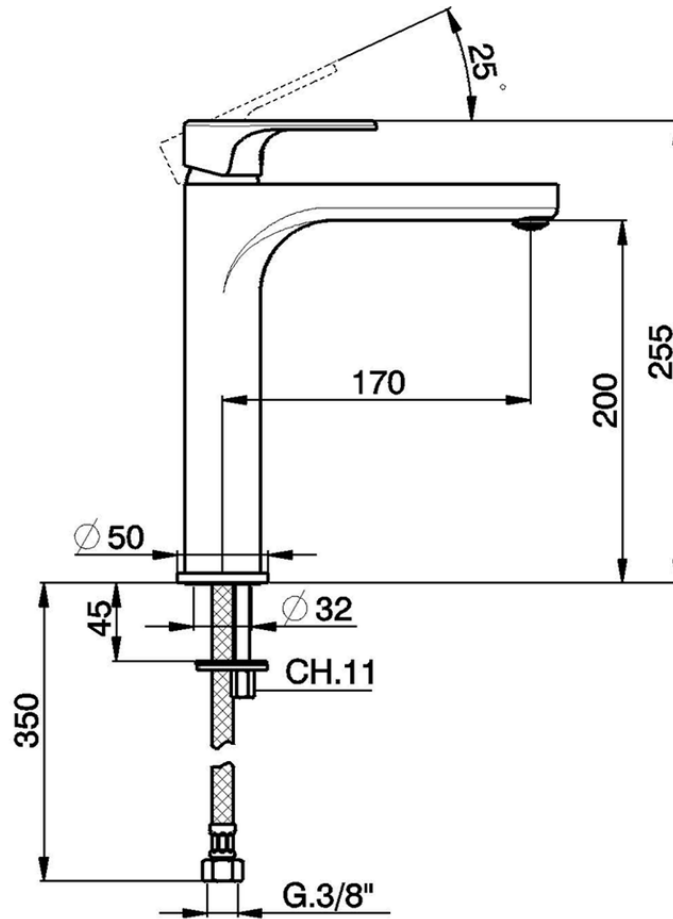

S.L. washbasin mixer- tall version - EnergySave H3_AH003545

AH003545

<https://en.huberitalia.com/s-l-washbasin-mixer-tall-version-energysave-h3-ah003545>

2026-06-27