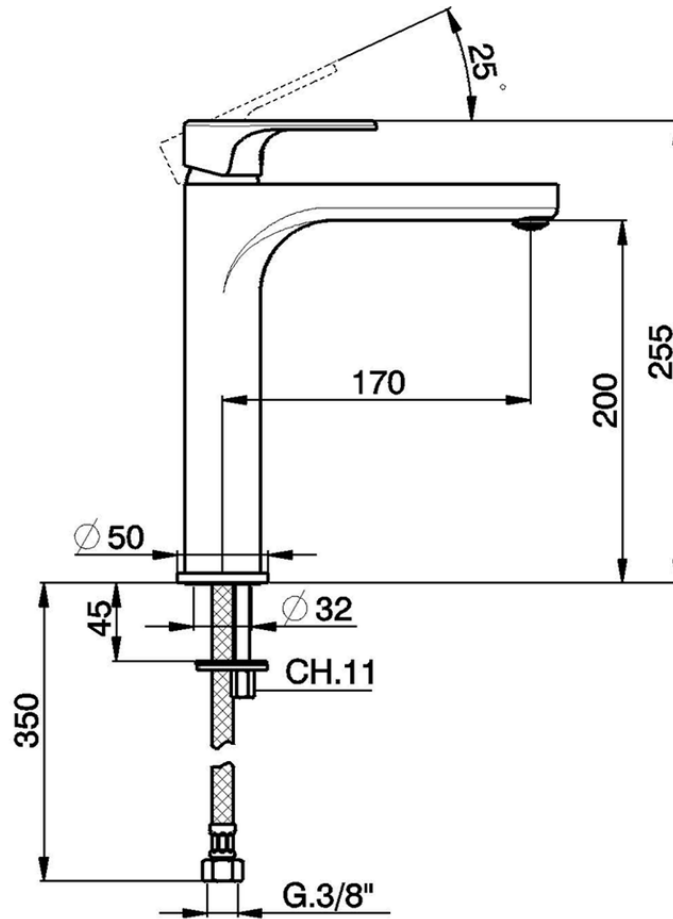

S.L. washbasin mixer- tall version - EnergySave H3_AH003545

AH003545

<https://en.huberitalia.com/s-l-washbasin-mixer-tall-version-energysave-h3-ah003545>

2026-06-05