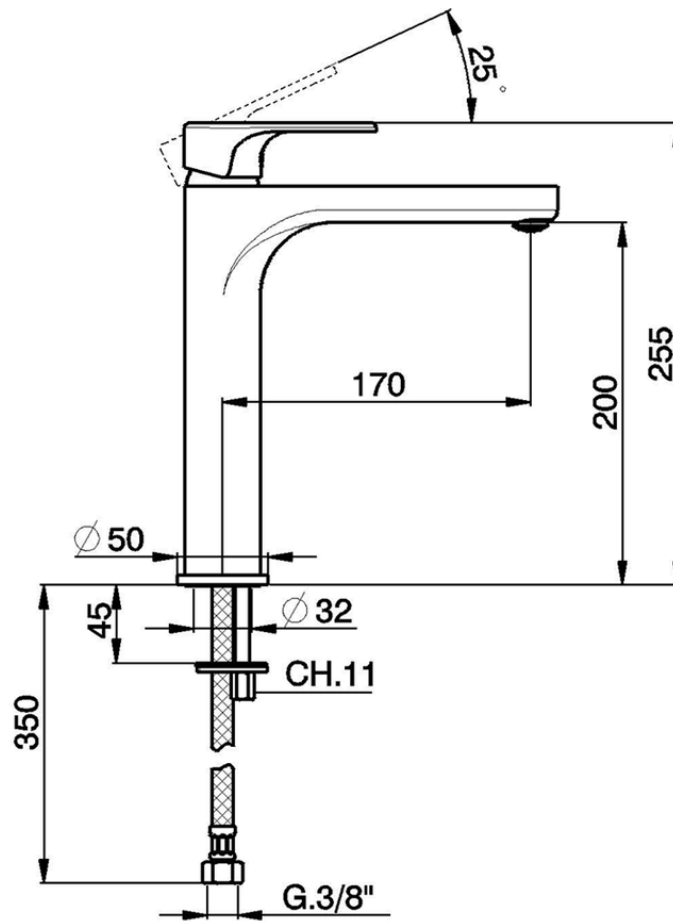

S.L. washbasin mixer- tall version - EnergySave H3_AH003545

AH003545

<https://en.huberitalia.com/s-l-washbasin-mixer-tall-version-energysave-h3-ah003545>

2026-04-08