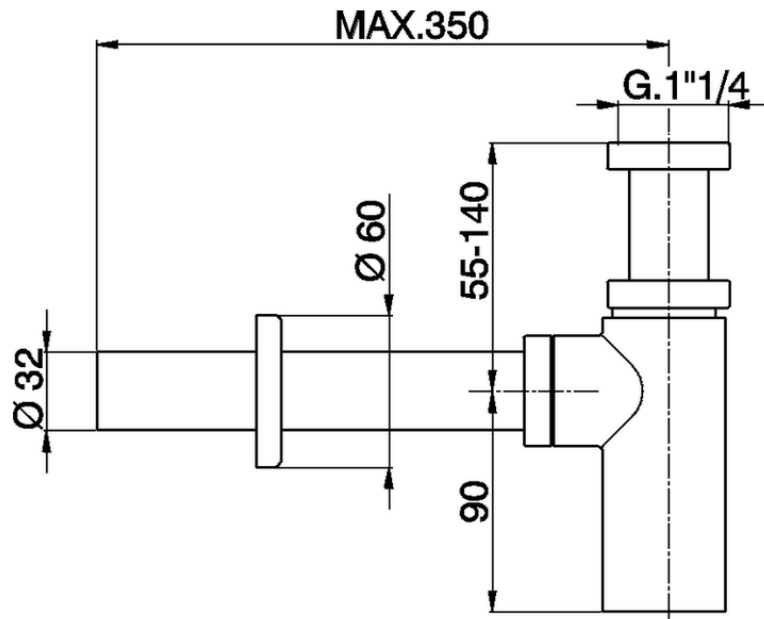

1"1/4 Minimal siphon COMPONENTS_ZB004042

ZB004042

<https://en.huberitalia.com/11-4-minimal-siphon-components-zb004042>

2024-11-15