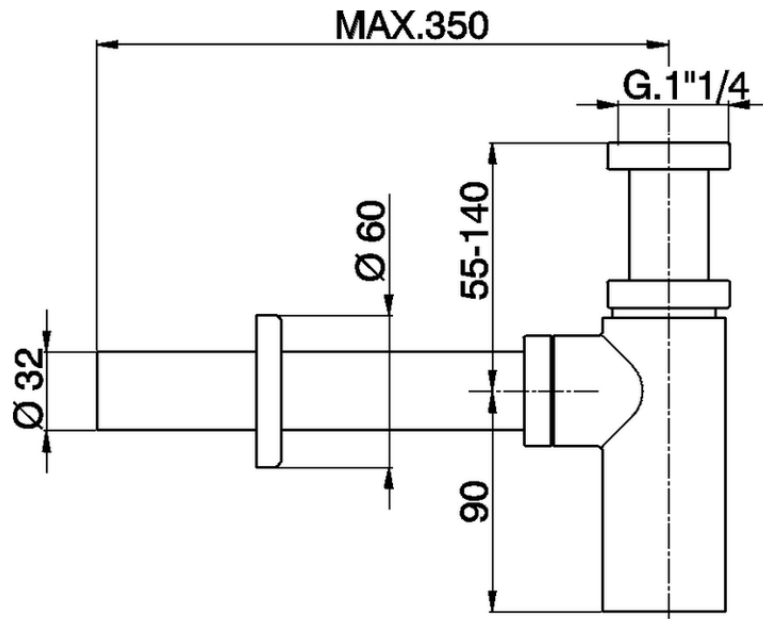

1"1/4 Minimal siphon COMPONENTS_ZB004042

ZB004042

<https://en.huberitalia.com/11-4-minimal-siphon-components-zb004042>

2024-11-15