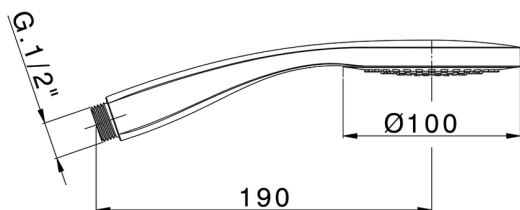

Emotion handshower SHOWER_SS014480

MODEL **SS014480**

Emotion handshower, ABS one spray D.100 mm

AVAILABLE FINISHINGS

-  **21** 21 Chrome
-  **40** 40 Matt Black
-  **4Q** 4Q Matt White

CHARACTERISTICS

2024-11-21