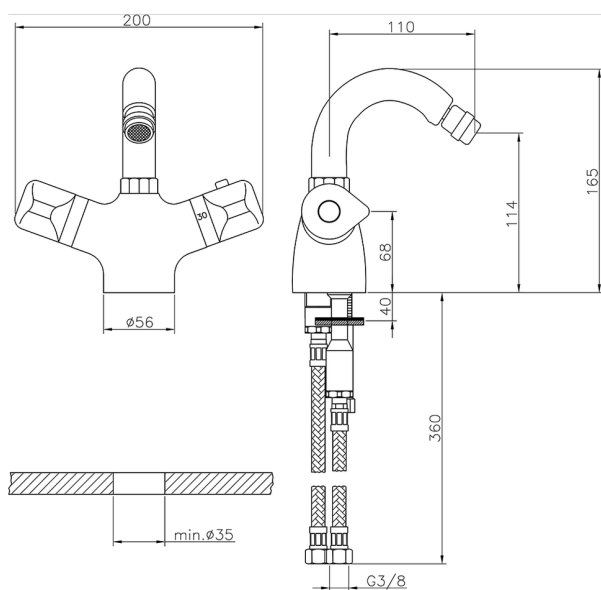

Thermostatic

The Huber thermostatic is your personal water manager, helping you to handle, control and save water and energy.

2024-11-15