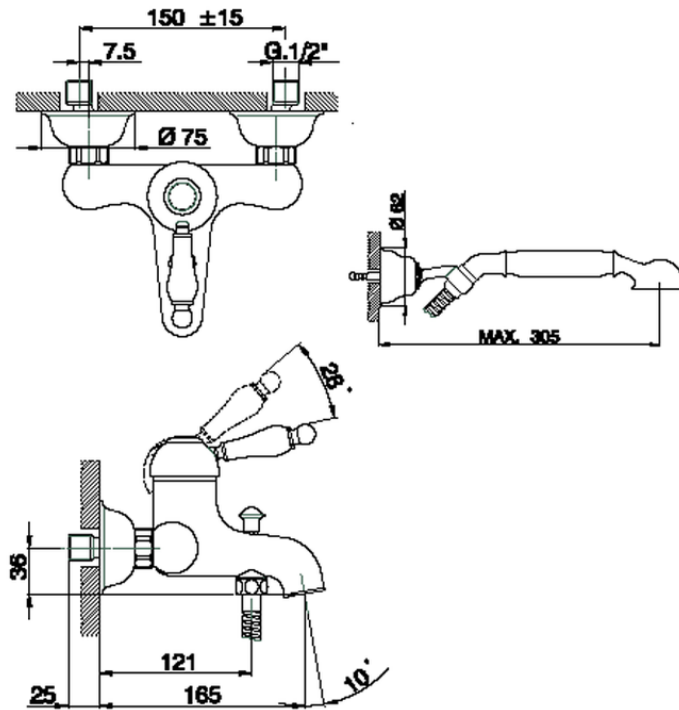

Single lever bath mixer, with shower set CROISSETTE_CM000120

CM000120

<https://en.huberitalia.com/single-lever-bath-mixer-with-shower-set-croisette-cm000120>

2024-11-15