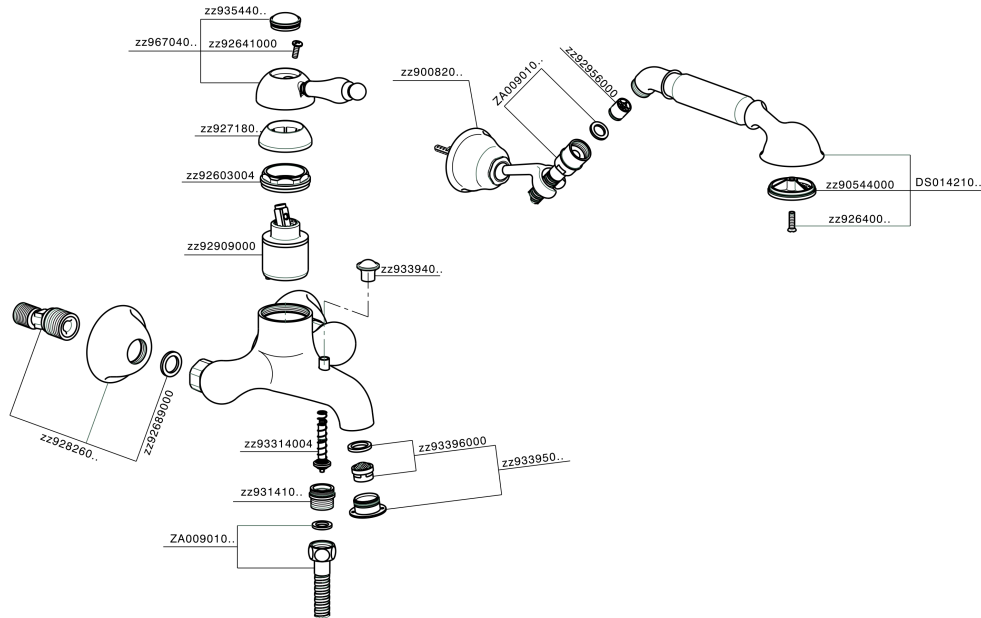

## Single lever bath mixer, with shower set CROISSETTE\_CM000120

CM000120

<https://en.huberitalia.com/single-lever-bath-mixer-with-shower-set-croisette-cm000120>

2024-11-15