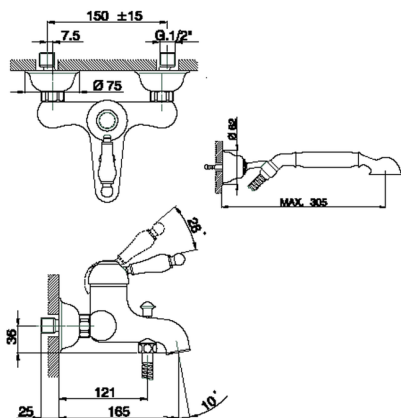

Single lever bath mixer, with shower set CROISSETTE_CM000120

MODEL **CM000120**

Single lever bath mixer, with shower set, wall mounted adjustable handshower bracket, classica D.53 mm Brass one spray handshower, Brass 150 cm flexible hose

AVAILABLE FINISHINGS

- 
21 21 Chrome
- 
27 27 Old Bronze
- 
2G 2G Antique Gold
- 
74 74 Chrome/Gold

CHARACTERISTICS

Cartridge Spare Parts **ZZ92909000**

43 mm Cartridge

Single lever bath mixer, with shower set CROISSETTE_CM000120

CM000120

<https://en.huberitalia.com/single-lever-bath-mixer-with-shower-set-croisette-cm000120>

2024-11-15