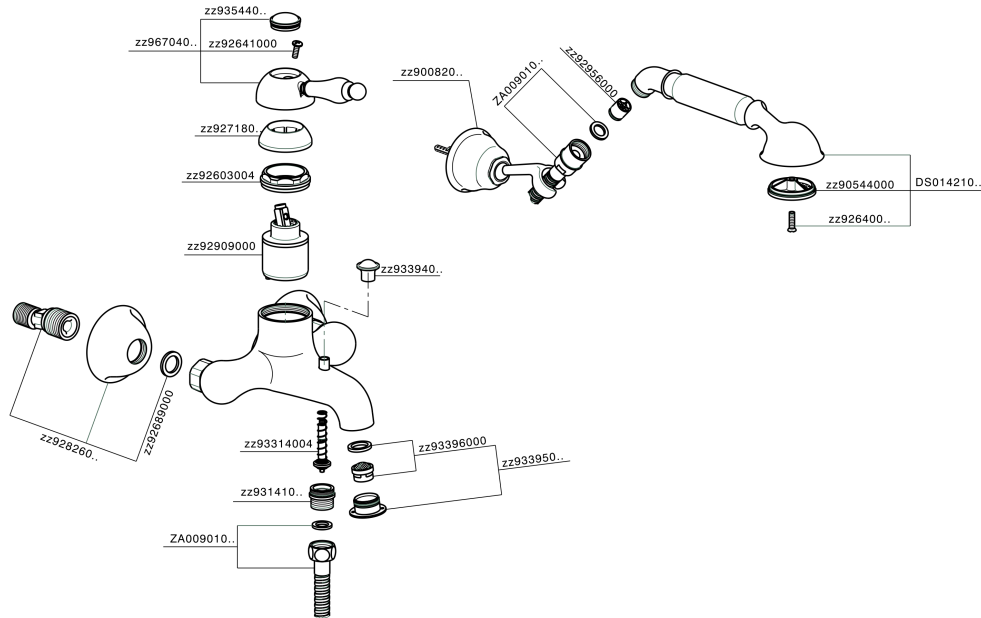

Single lever bath mixer, with shower set CROISSETTE_CM000120

MODEL **CM000120**

Single lever bath mixer, with shower set, wall mounted adjustable handshower bracket, classica D.53 mm Brass one spray handshower, Brass 150 cm flexible hose

AVAILABLE FINISHINGS

- 
21 21 Chrome
- 
27 27 Old Bronze
- 
2G 2G Antique Gold
- 
74 74 Chrome/Gold

CHARACTERISTICS

Cartridge Spare Parts **ZZ92909000**

43 mm Cartridge

Single lever bath mixer, with shower set CROISSETTE_CM000120

CM000120

<https://en.huberitalia.com/single-lever-bath-mixer-with-shower-set-croisette-cm000120>

2024-11-15