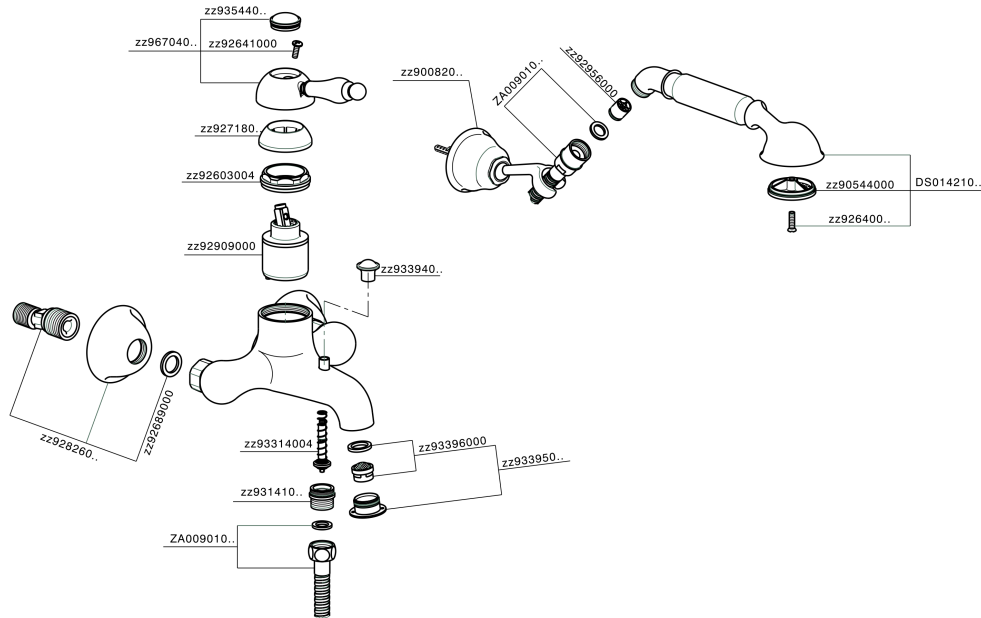

## Single lever bath mixer, with shower set CROISSETTE\_CM000120

MODEL **CM000120**

Single lever bath mixer, with shower set, wall mounted adjustable handshower bracket, classica D.53 mm Brass one spray handshower, Brass 150 cm flexible hose

### CHARACTERISTICS

Cartridge Spare Parts **ZZ92909000**

**43 mm Cartridge**

## Single lever bath mixer, with shower set CROISSETTE\_CM000120

CM000120

<https://en.huberitalia.com/single-lever-bath-mixer-with-shower-set-croisette-cm000120>

2024-11-15