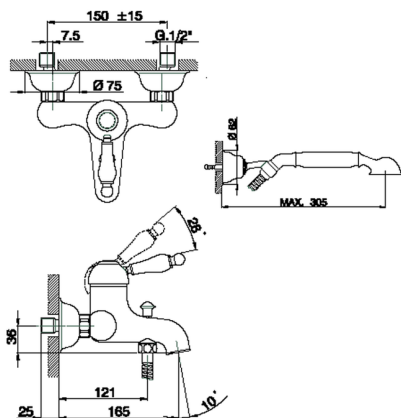

## Single lever bath mixer, with shower set CROISSETTE\_CM000120

MODEL **CM000120**

Single lever bath mixer, with shower set, wall mounted adjustable handshower bracket, classica D.53 mm Brass one spray handshower, Brass 150 cm flexible hose

### CHARACTERISTICS

Cartridge Spare Parts **ZZ92909000**

**43 mm Cartridge**

## Single lever bath mixer, with shower set CROISSETTE\_CM000120

CM000120

<https://en.huberitalia.com/single-lever-bath-mixer-with-shower-set-croisette-cm000120>

2024-11-15