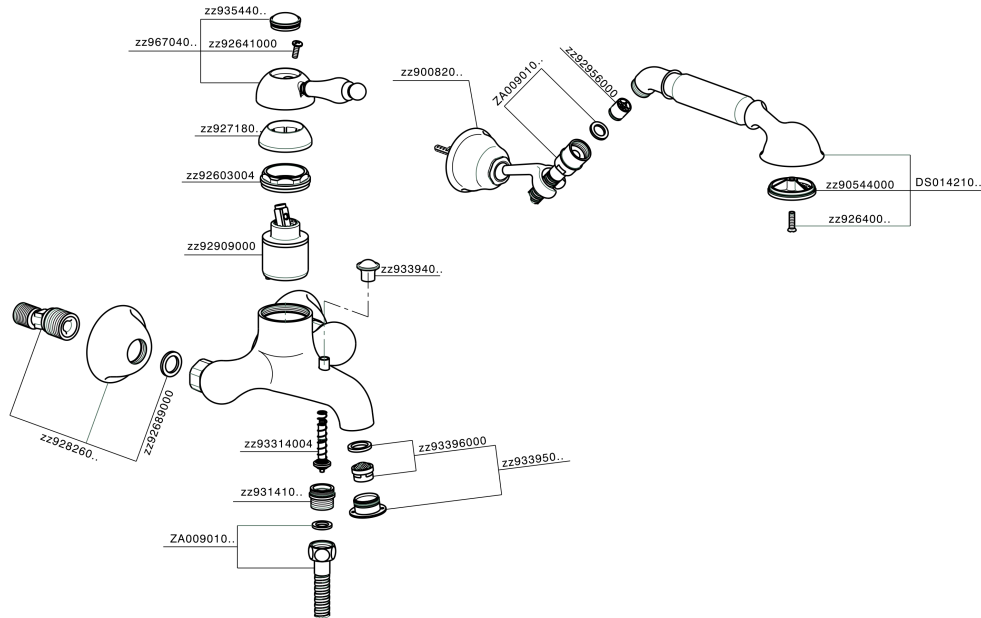

Single lever bath mixer, with shower set CROISSETTE_CM000120

CM000120

<https://en.huberitalia.com/single-lever-bath-mixer-with-shower-set-croisette-cm000120>

2024-11-15