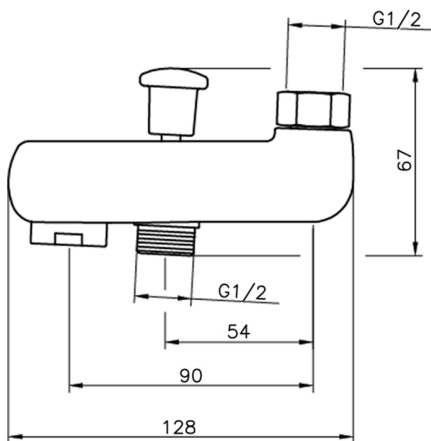

Spout COMPONENTS_27.01.

MODEL **27.01.**

Spout

AVAILABLE FINISHINGS

CR CR Chrome

CHARACTERISTICS

2024-11-15