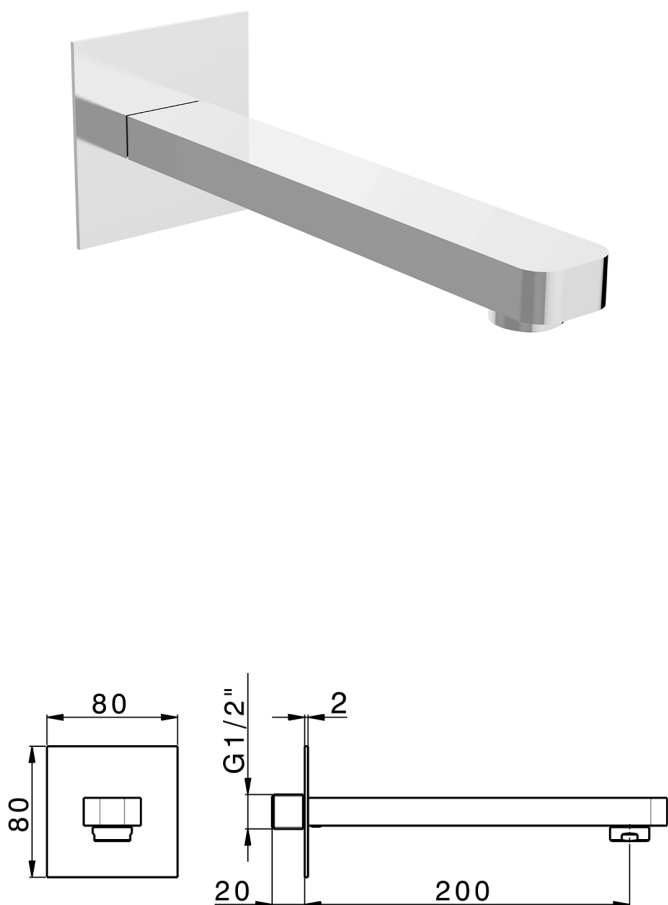

Filler spout PUSH&SHOWER_ZB0G5120

MODEL **ZB0G5120**

Filler spout, 200mm Length, 80x80mm square plate, 1/2" M connection

AVAILABLE FINISHINGS

-  **21** 21 Chrome
-  **24** 24 Gold
-  **26** 26 Old Copper
-  **2B** 2B Polished Nickel
-  **2F** 2F Brushed Nickel
-  **2W** 2W Brushed Gold
-  **3W** 3W Brushed Black Titanium
-  **5G** 5G Rose Gold
-  **40** 40 Matt Black