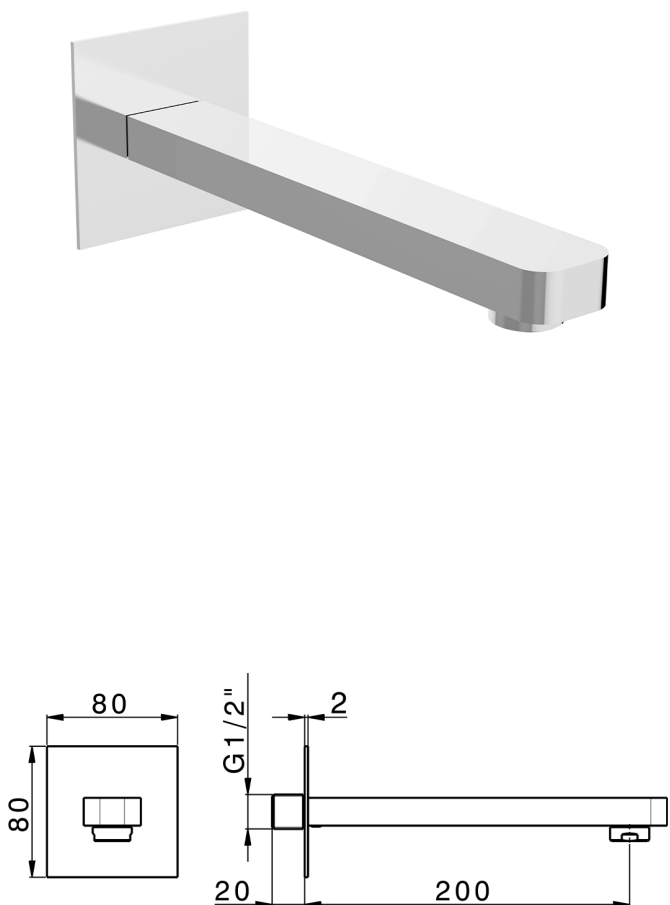

Filler spout PUSH&SHOWER_ZB0G5120

MODEL **ZB0G5120**

Filler spout, 200mm Length, 80x80mm square plate, 1/2" M connection

AVAILABLE FINISHINGS

- **21** 21 Chrome
- **24** 24 Gold
- **26** 26 Old Copper
- **2B** 2B Polished Nickel
- **2F** 2F Brushed Nickel
- **2W** 2W Brushed Gold
- **3W** 3W Brushed Black Titanium
- **5G** 5G Rose Gold
- **40** 40 Matt Black

CHARACTERISTICS

2024-09-19