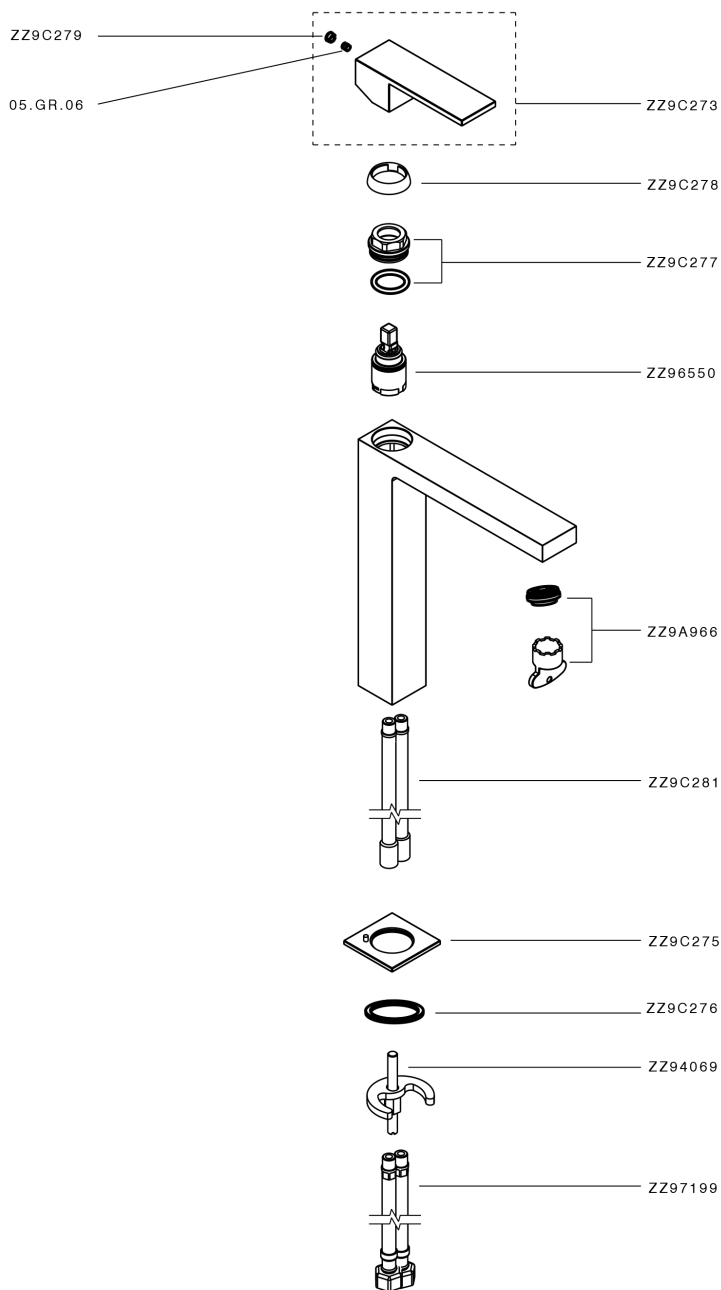

Single lever tall washbasin mixer NUOVA EGO_NE003544

NE003544

<https://en.huberitalia.com/single-lever-tall-washbasin-mixer-nuova-ego-ne003544>

2025-04-08