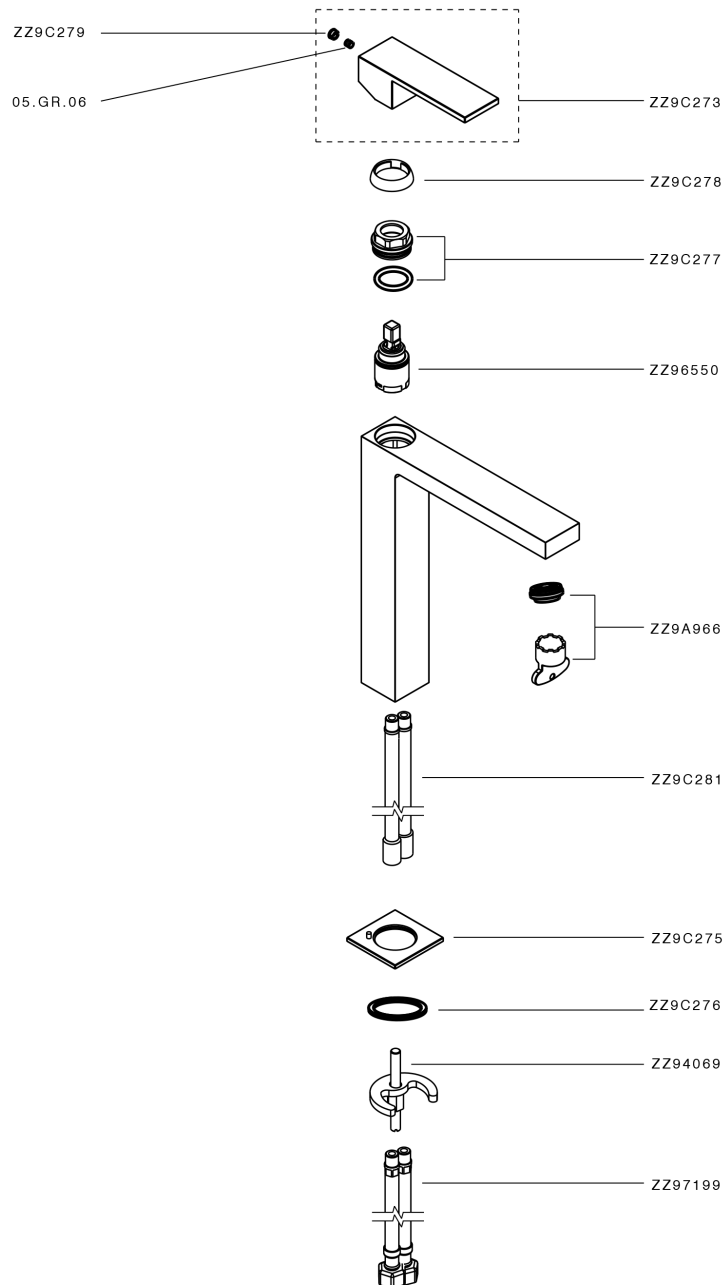

Single lever tall washbasin mixer NUOVA EGO_NE003544

NE003544

<https://en.huberitalia.com/single-lever-tall-washbasin-mixer-nuova-ego-ne003544>

2025-04-08