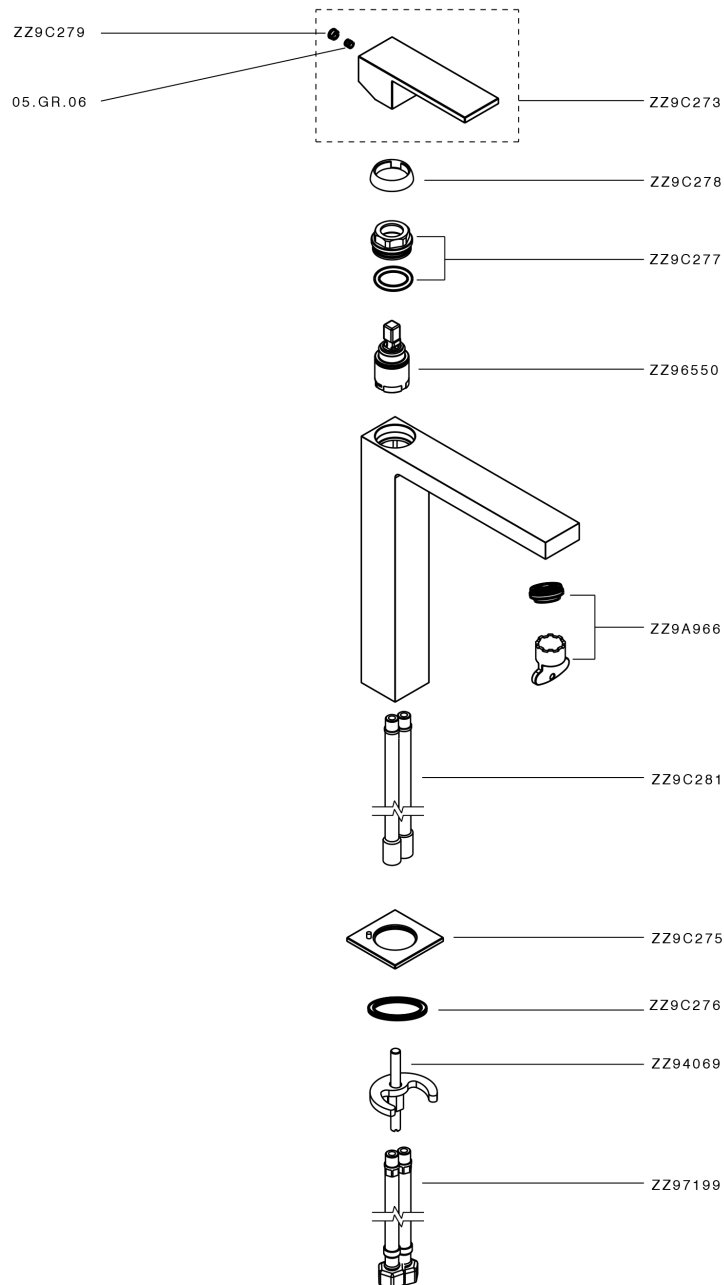

Single lever tall washbasin mixer NUOVA EGO_NE003544

NE003544

<https://en.huberitalia.com/single-lever-tall-washbasin-mixer-nuova-ego-ne003544>

2025-04-07