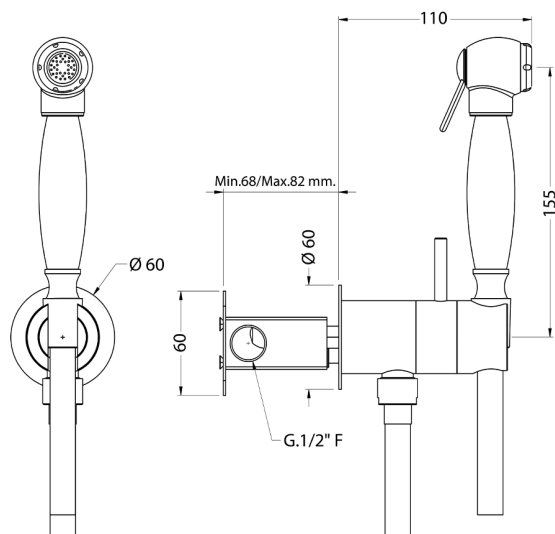

Bidet handshower set HYGENIC SHOWERS_VT007946

MODEL **VT007946**

Bidet handshower set, round wall bracket, gradual mixing of hot & cold water, with concealed part, Brass Bidet handshower - 120 cm PVC flexible hose

AVAILABLE FINISHINGS

CHARACTERISTICS

Bidet handshower

MixedWater

The Huber Mixed Water system enables the gradual mixing of hot and cold water.

2026-06-26