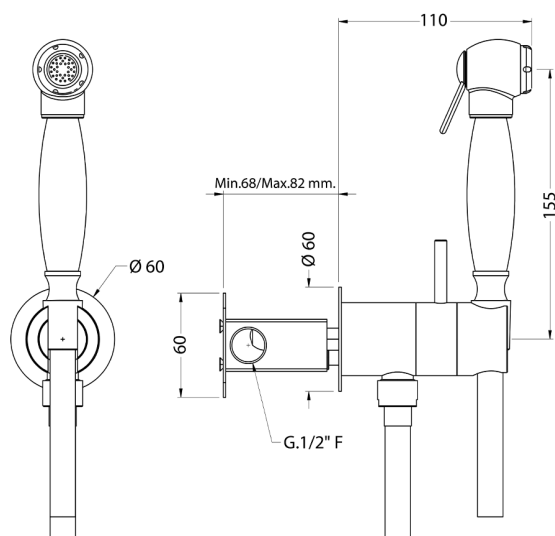

Bidet handshower set HYGENIC SHOWERS_VT007946

MODEL **VT007946**

Bidet handshower set, round wall bracket, gradual mixing of hot & cold water, with concealed part, Brass Bidet handshower - 120 cm PVC flexible hose

AVAILABLE FINISHINGS

CHARACTERISTICS

Bidet handshower

MixedWater

The Huber Mixed Water system enables the gradual mixing of hot and cold water.

2026-04-06