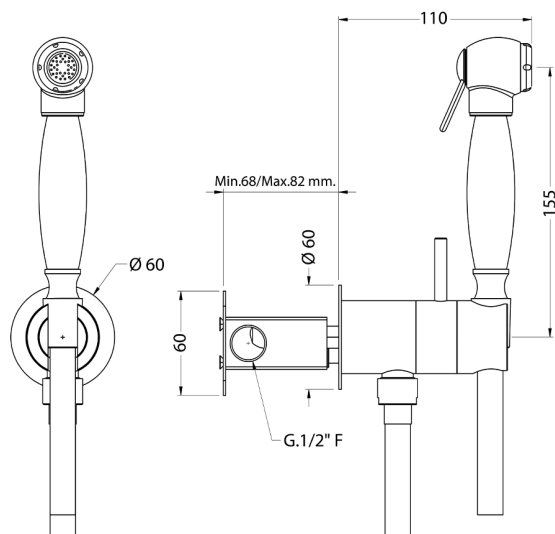

Bidet handshower set HYGENIC SHOWERS_VT007946

MODEL **VT007946**

Bidet handshower set, round wall bracket, gradual mixing of hot & cold water, with concealed part, Brass Bidet handshower - 120 cm PVC flexible hose

AVAILABLE FINISHINGS

CHARACTERISTICS

Bidet handshower

MixedWater

The Huber Mixed Water system enables the gradual mixing of hot and cold water.

2026-05-02