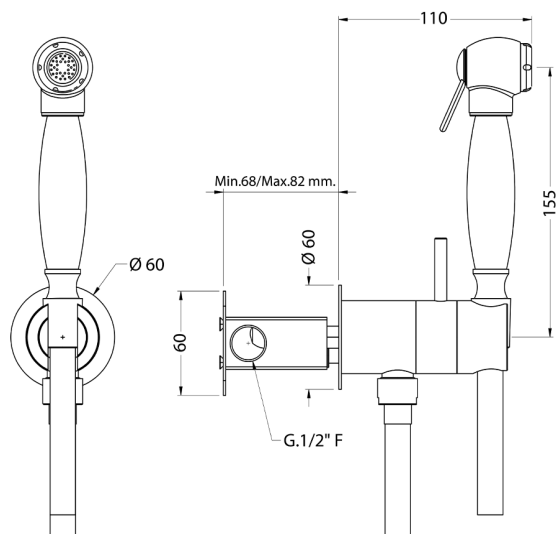

Bidet handshower set HYGENIC SHOWERS_VT007946

MODEL **VT007946**

Bidet handshower set, round wall bracket, gradual mixing of hot & cold water, with concealed part, Brass
Bidet handshower - 120 cm PVC flexible hose

AVAILABLE FINISHINGS

CHARACTERISTICS

Bidet handshower

MixedWater

The Huber Mixed Water system enables the gradual mixing of hot and cold water.

2026-05-30