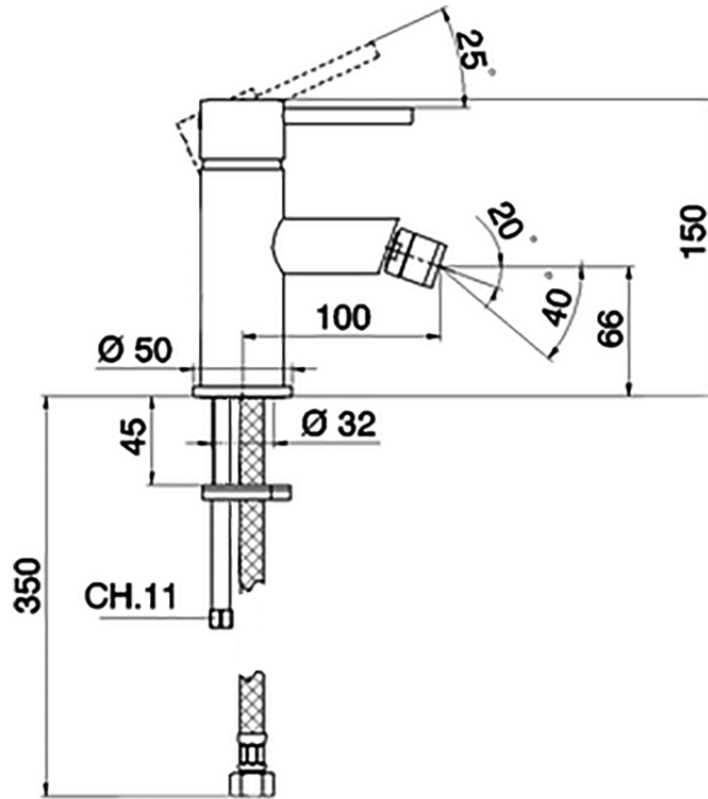

## Single lever bidet mixer Energy Save TRATTO EVO\_TV000565

TV000565

<https://en.huberitalia.com/single-lever-bidet-mixer-energy-save-tratto-evo-tv000565>

2026-04-06