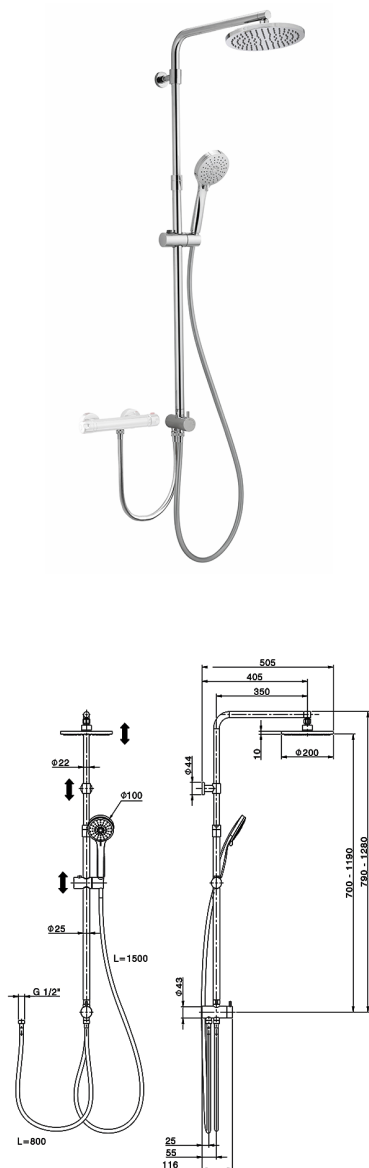

CombiShower with Diverter COLUMNS_SSQ84010

MODEL **SSQ84010**

CombiShower with Diverter, 2-outlet diverter with external wall elbow, adjustable Column, sliding handshower bracket, 100 mm ABS 3 sprays handshower, 200 mm ABS round showerhead 11,5 mm thick, double 80-150 cm PVC flexible hoses

AVAILABLE FINISHINGS

CHARACTERISTICS

CombiShower with Diverter COLUMNS_SSQ84010

SSQ84010

<https://en.huberitalia.com/combishower-with-diverter-columns-ssq84010>

2024-11-21