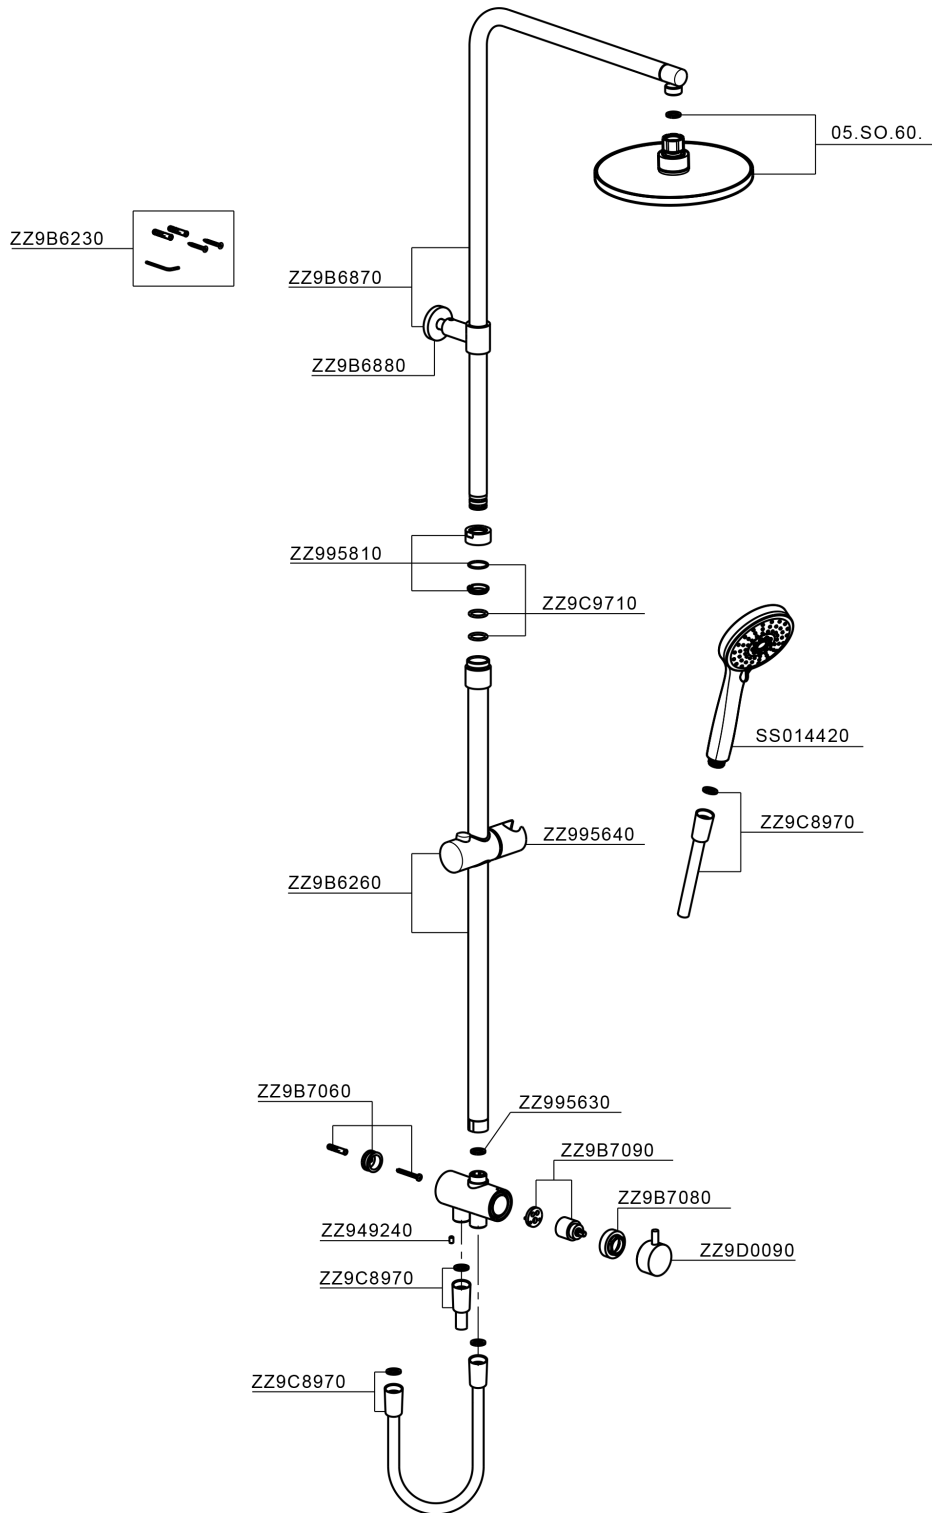

CombiShower with Diverter COLUMNS_SSQ84010

MODEL **SSQ84010**

CombiShower with Diverter, 2-outlet diverter with external wall elbow, adjustable Column, sliding handshower bracket, 100 mm ABS 3 sprays handshower, 200 mm ABS round showerhead 11,5 mm thick, double 80-150 cm PVC flexible hoses

AVAILABLE FINISHINGS

CHARACTERISTICS

CombiShower with Diverter COLUMNS_SSQ84010

SSQ84010

<https://en.huberitalia.com/combishower-with-diverter-columns-ssq84010>

2024-11-21