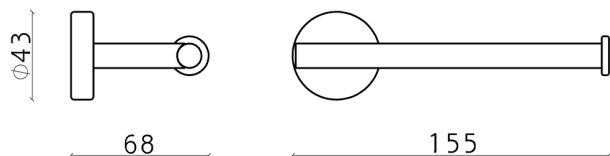

## Toilet paper holder LYNOX\_LX090401

MODEL **LX090401**

Toilet paper holder, Inox AISI 304

AVAILABLE FINISHINGS

CHARACTERISTICS

2024-11-15