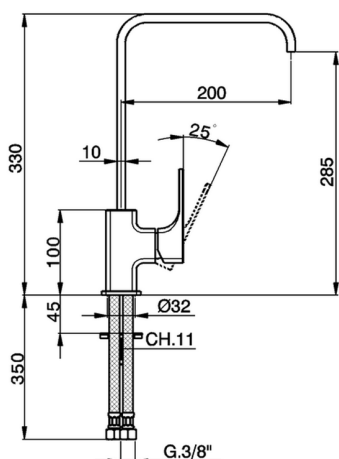

## Single lever sink mixer Energysave KITCHEN\_CU102535

MODEL **CU102535**

Single lever sink mixer Energysave, swivel spout, G.3/8" stainless steel flexible hoses

### CHARACTERISTICS

Cartridge Spare Parts **ZZ96691000**

**25 mm Cartridge**