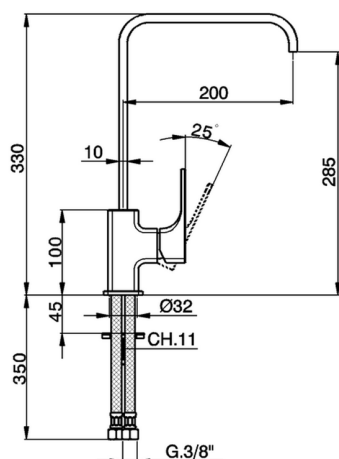

Single lever sink mixer Energysave KITCHEN_CU102535

MODEL **CU102535**

Single lever sink mixer Energysave, swivel spout, G.3/8" stainless steel flexible hoses

AVAILABLE FINISHINGS

-  **21** 21 Chrome
-  **2B** 2B Polished Nickel
-  **2F** 2F Brushed Nickel
-  **40** 40 Matt Black

CHARACTERISTICS

Cartridge Spare Parts **ZZ96691000**

25 mm Cartridge

EnergySave

Thanks to the EnergySave device, only cold water will be drawn if the lever is operated in the central position, so that the water heater will not be engaged and no hot water wasted, leading to considerable savings in energy and costs. The temperature can be adjusted by rotating the lever to the left, until the desired temperature is reached.