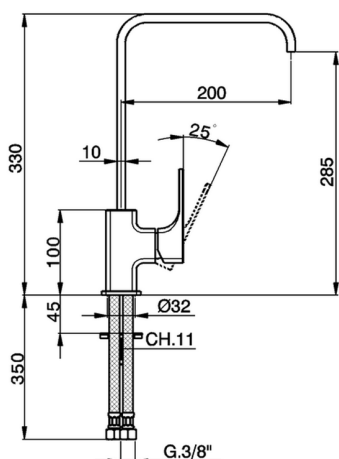

Single lever sink mixer Energysave KITCHEN_CU102535

MODEL **CU102535**

Single lever sink mixer Energysave, swivel spout, G.3/8" stainless steel flexible hoses

AVAILABLE FINISHINGS

-  **21** 21 Chrome
-  **2B** 2B Polished Nickel
-  **2F** 2F Brushed Nickel
-  **40** 40 Matt Black

CHARACTERISTICS

Cartridge Spare Parts **ZZ96691000**
25 mm Cartridge

EnergySave

Thanks to the EnergySave device, only cold water will be drawn if the lever is operated in the central position, so that the water heater will not be engaged and no hot water wasted, leading to considerable savings in energy and costs. The temperature can be adjusted by rotating the lever to the left, until the desired temperature is reached.