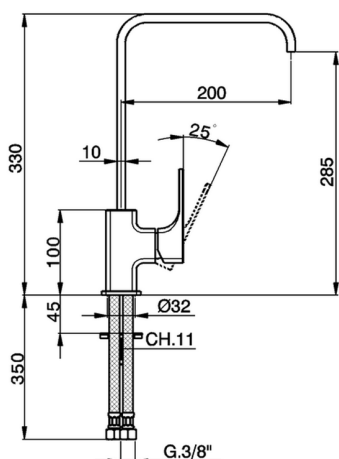

Single lever sink mixer Energysave KITCHEN_CU102535

MODEL **CU102535**

Single lever sink mixer Energysave,swivel spout,G.3/8" stainless steel flexible hoses

AVAILABLE FINISHINGS

-  **21** 21 Chrome
-  **2B** 2B Polished Nickel
-  **2F** 2F Brushed Nickel
-  **40** 40 Matt Black

CHARACTERISTICS

Cartridge Spare Parts **ZZ96691000**

25 mm Cartridge

EnergySave

Thanks to the EnergySave device, only cold water will be drawn if the lever is operated in the central position, so that the water heater will not be engaged and no hot water wasted, leading to considerable savings in energy and costs. The temperature can be adjusted by rotating the lever to the left, until the desired temperature is reached.