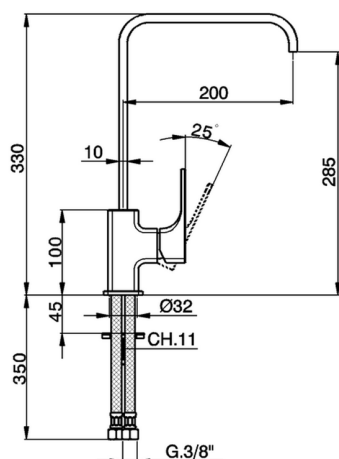

Single lever sink mixer Energysave KITCHEN_CU102535

MODEL **CU102535**

Single lever sink mixer Energysave,swivel spout,G.3/8" stainless steel flexible hoses

AVAILABLE FINISHINGS

-  **21** 21 Chrome
-  **2B** 2B Polished Nickel
-  **2F** 2F Brushed Nickel
-  **40** 40 Matt Black

CHARACTERISTICS

Cartridge Spare Parts **ZZ96691000**

25 mm Cartridge

EnergySave

Thanks to the EnergySave device, only cold water will be drawn if the lever is operated in the central position, so that the water heater will not be engaged and no hot water wasted, leading to considerable savings in energy and costs. The temperature can be adjusted by rotating the lever to the left, until the desired temperature is reached.