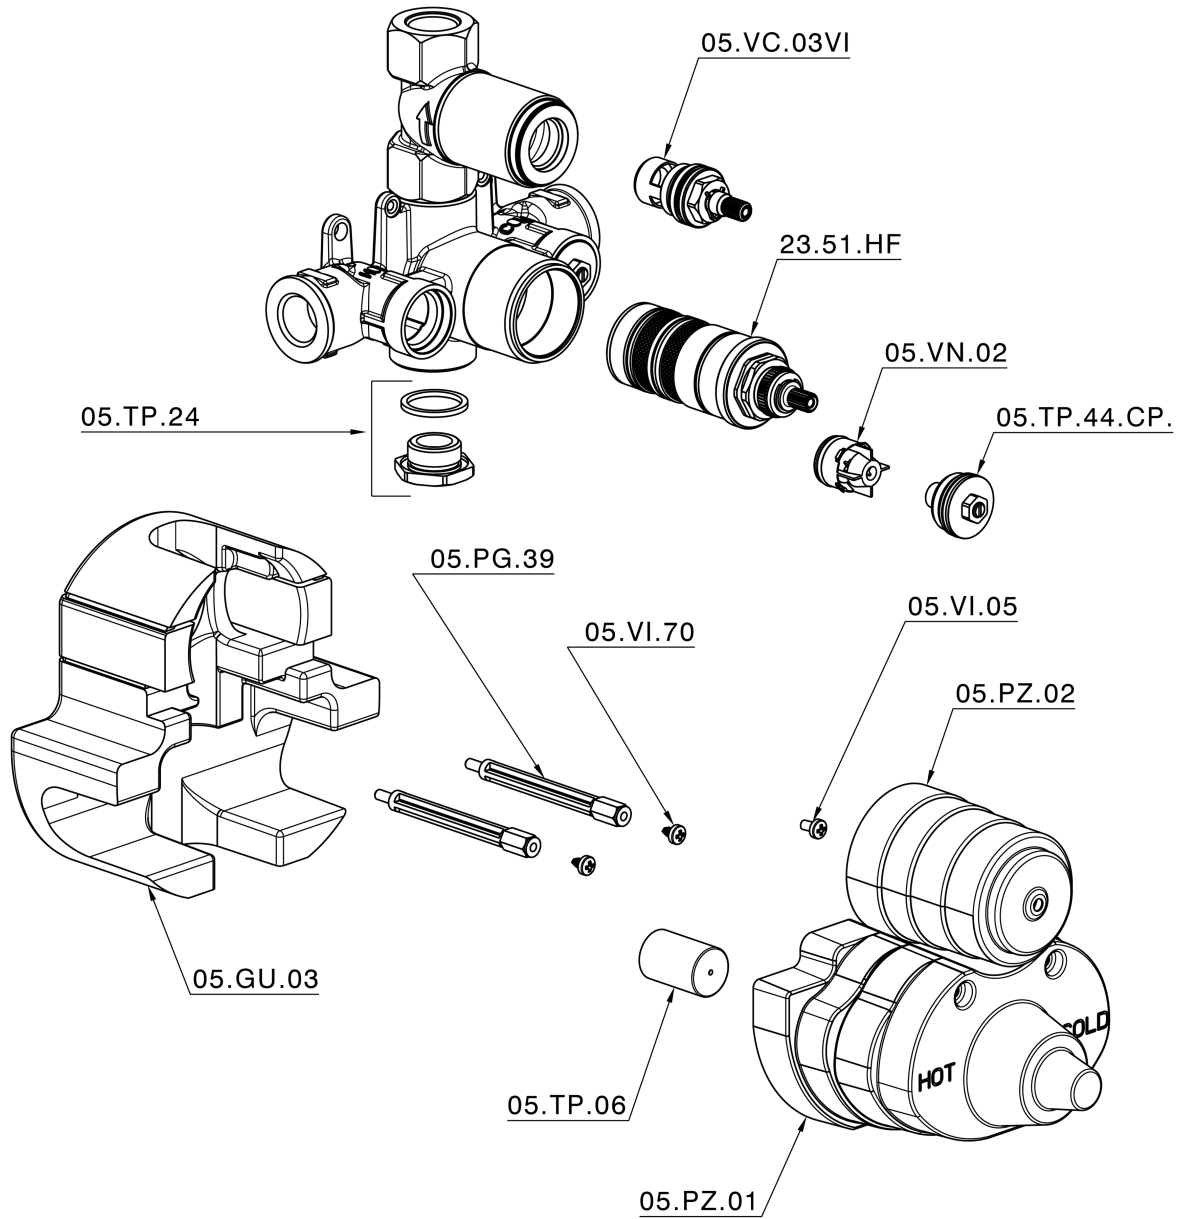

## 1-outlet Concealed thermostatic shower valve CONCEALED\_ZB007341

ZB007341

<https://en.huberitalia.com/1-outlet-concealed-thermostatic-shower-valve-concealed-zb007341>

2024-12-22