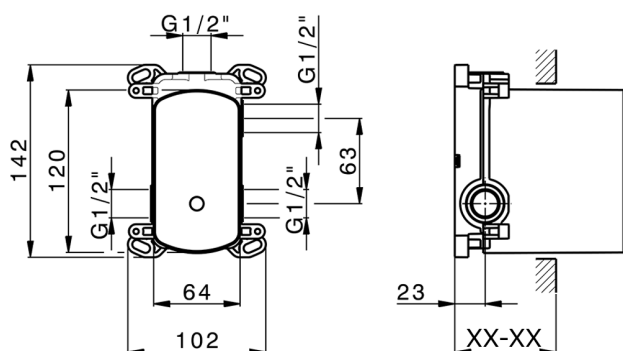

MODEL **ZB000230**

Concealed single lever bath-shower mixer Easy-Box, 2-Way rotating diverter, without trim kit, with protection guard box

AVAILABLE FINISHINGS

04 04 Without finishing

CHARACTERISTICS

Concealed **1**
 Cartridge Spare Parts **ZZ92909000**
35 mm Cartridge

Piastra/Plate/Plaque/Platte/Placa

2-3mm: XX 65-85

10mm: XX 60-80

2024-11-14