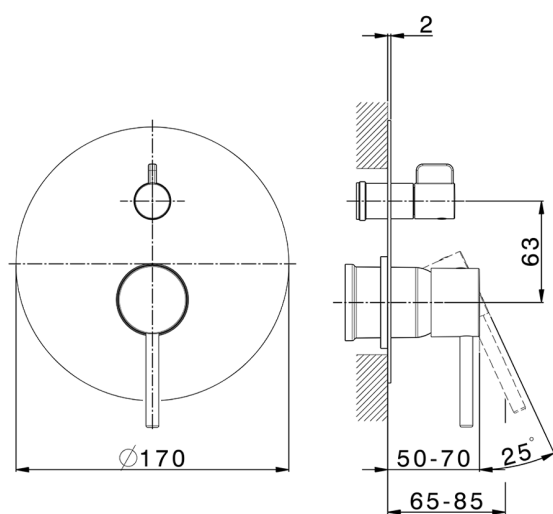

Exposed part for concealed 2-outlet mixer NUOVA KIRUNA_K2002300

MODEL **K2002300**

Exposed part for concealed 2-outlet mixer, 2-Way rotating diverter, without concealed part, for item Easy-Box ZB000230

AVAILABLE FINISHINGS

-  **21** 21 Chrome
-  **26** 26 Old Copper
-  **2F** 2F Brushed Nickel
-  **2W** 2W Brushed Gold
-  **40** 40 Matt Black
-  **4Q** 4Q Matt White

CHARACTERISTICS

Installation **Concealed**
 Required concealed parts **ZB000230**

MODEL **ZB000230**

Concealed single lever bath-shower mixer Easy-Box, 2-Way rotating diverter, without trim kit, with protection guard box

AVAILABLE FINISHINGS

04 04 Without finishing

CHARACTERISTICS

Concealed **1**
 Cartridge Spare Parts **ZZ92909000**
35 mm Cartridge

Piastra/Plate/Plaque/Platte/Placa

2-3mm: XX 65-85

10mm: XX 60-80

2024-11-22