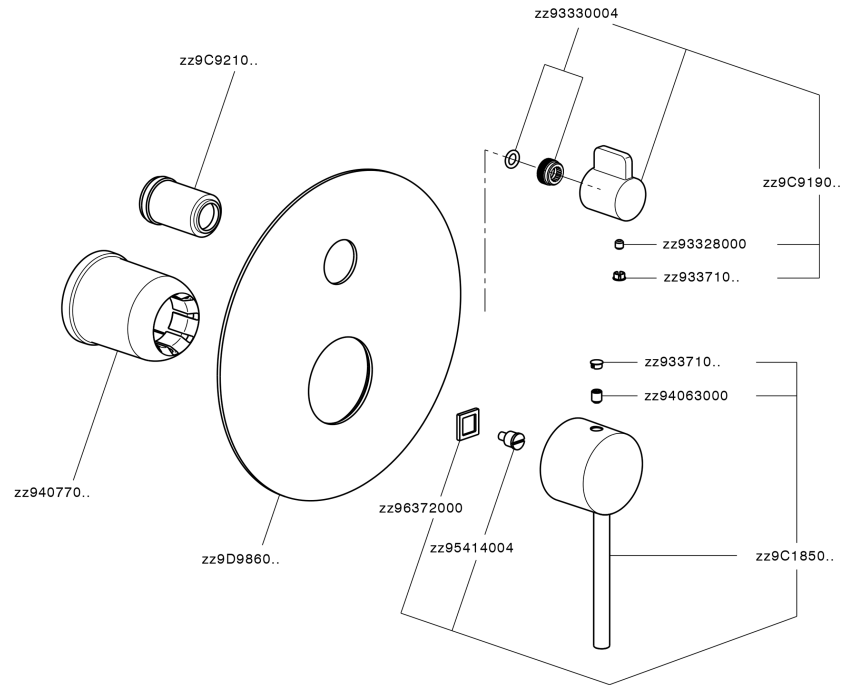

Exposed part for concealed 2-outlet mixer NUOVA KIRUNA_K2002300

MODEL **K2002300**

Exposed part for concealed 2-outlet mixer, 2-Way rotating diverter, without concealed part, for item Easy-Box ZB000230

AVAILABLE FINISHINGS

Exposed part for concealed 2-outlet mixer NUOVA KIRUNA_K2002300

K2002300

<https://en.huberitalia.com/exposed-part-for-concealed-2-outlet-mixer-nuova-kiruna-k2002300>

Concealed single lever bath-shower mixer Easy-Box CONCEALED_ZB000230

MODEL **ZB000230**

Concealed single lever bath-shower mixer Easy-Box, 2-Way rotating diverter, without trim kit, with protection guard box

AVAILABLE FINISHINGS

04 04 Without finishing

CHARACTERISTICS

Concealed **1**
 Cartridge Spare Parts **ZZ92909000**
35 mm Cartridge

Piastra/Plate/Plaque/Platte/Placa

2-3mm: XX 65-85

10mm: XX 60-80

2024-11-14