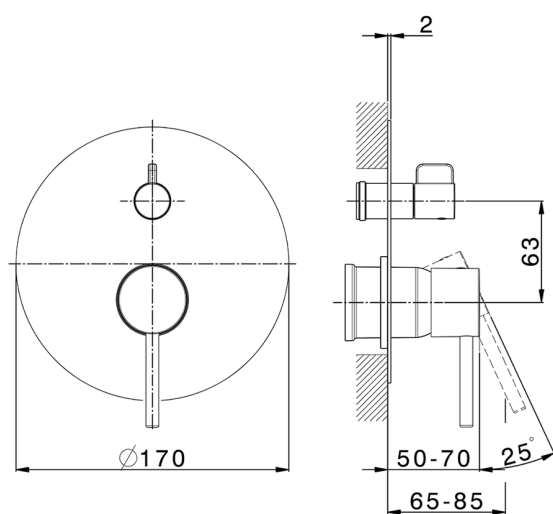

Exposed part for concealed 2-outlet mixer NUOVA KIRUNA_K2002300

MODEL **K2002300**

Exposed part for concealed 2-outlet mixer, 2-Way rotating diverter, without concealed part, for item Easy-Box ZB000230

AVAILABLE FINISHINGS

-  **21** 21 Chrome
-  **26** 26 Old Copper
-  **2F** 2F Brushed Nickel
-  **2W** 2W Brushed Gold
-  **40** 40 Matt Black
-  **4Q** 4Q Matt White

CHARACTERISTICS

Installation **Concealed**
 Required concealed parts **ZB000230**

MODEL **ZB000230**

Concealed single lever bath-shower mixer Easy-Box, 2-Way rotating diverter, without trim kit, with protection guard box

AVAILABLE FINISHINGS

04 04 Without finishing

CHARACTERISTICS

Concealed **1**
 Cartridge Spare Parts **ZZ92909000**
35 mm Cartridge

Piastra/Plate/Plaque/Platte/Placa

2-3mm: XX 65-85

10mm: XX 60-80

2024-11-14