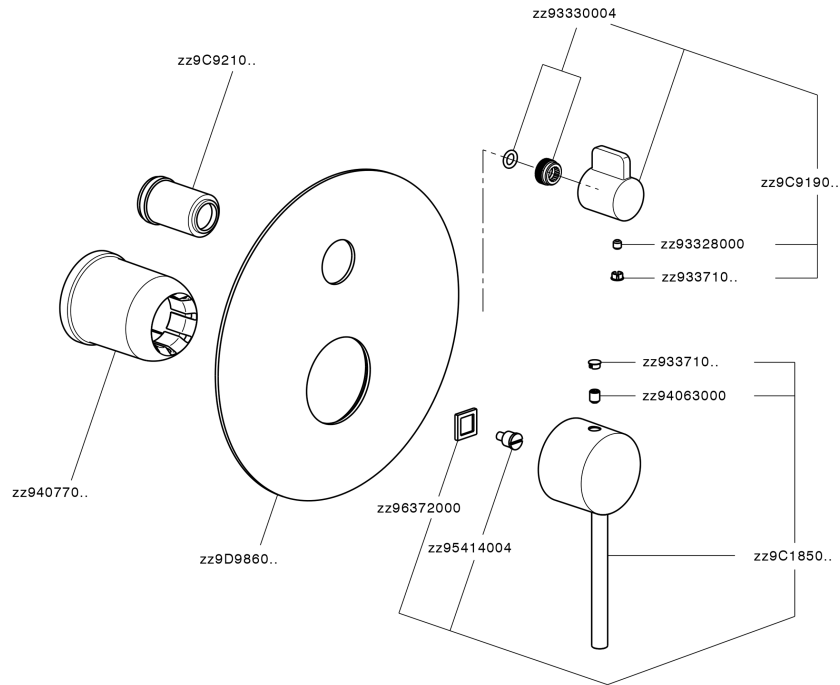

## Exposed part for concealed 2-outlet mixer NUOVA KIRUNA\_K2002300

K2002300

<https://en.huberitalia.com/exposed-part-for-concealed-2-outlet-mixer-nuova-kiruna-k2002300>

Concealed single lever bath-shower mixer Easy-Box CONCEALED\_ZB000230

ZB000230 <https://en.huberitalia.com/concealed-single-lever-bath-shower-mixer-easy-box-concealed-zb000230>

2024-11-22