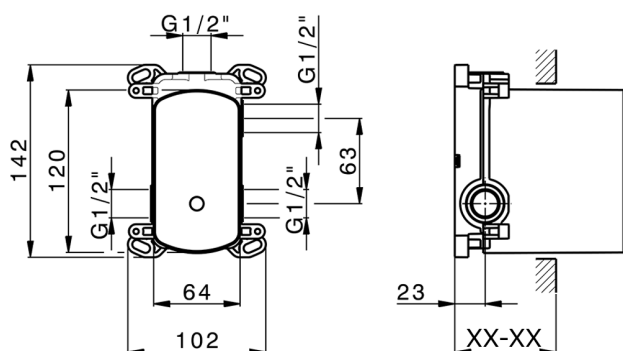

MODEL **ZB000230**

Concealed single lever bath-shower mixer Easy-Box, 2-Way rotating diverter, without trim kit, with protection guard box

AVAILABLE FINISHINGS

04 04 Without finishing

CHARACTERISTICS

Concealed **1**
 Cartridge Spare Parts **ZZ92909000**
35 mm Cartridge

Piastra/Plate/Plaque/Platte/Placa

2-3mm: XX 65-85

10mm: XX 60-80

2024-11-25