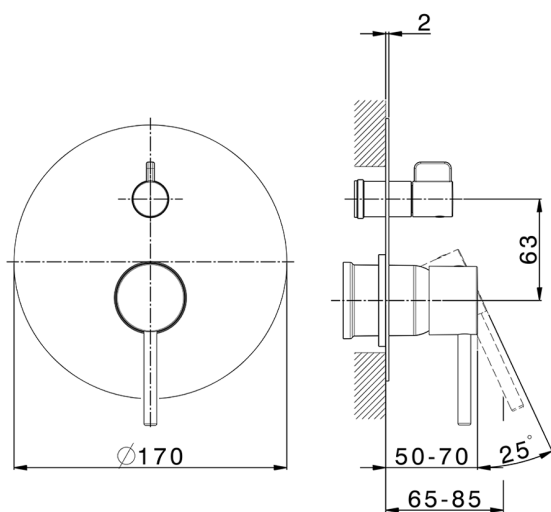

Exposed part for concealed 2-outlet mixer NUOVA KIRUNA_K2002300

MODEL **K2002300**

Exposed part for concealed 2-outlet mixer, 2-Way rotating diverter, without concealed part, for item Easy-Box ZB000230

AVAILABLE FINISHINGS

-  **21** 21 Chrome
-  **26** 26 Old Copper
-  **2F** 2F Brushed Nickel
-  **2W** 2W Brushed Gold
-  **40** 40 Matt Black
-  **4Q** 4Q Matt White

CHARACTERISTICS

Installation **Concealed**
 Required concealed parts **ZB000230**

MODEL **ZB000230**

Concealed single lever bath-shower mixer Easy-Box, 2-Way rotating diverter, without trim kit, with protection guard box

AVAILABLE FINISHINGS

04 04 Without finishing

CHARACTERISTICS

Concealed **1**
 Cartridge Spare Parts **ZZ92909000**
35 mm Cartridge

Piastra/Plate/Plaque/Platte/Placa

2-3mm: XX 65-85

10mm: XX 60-80

2024-11-25