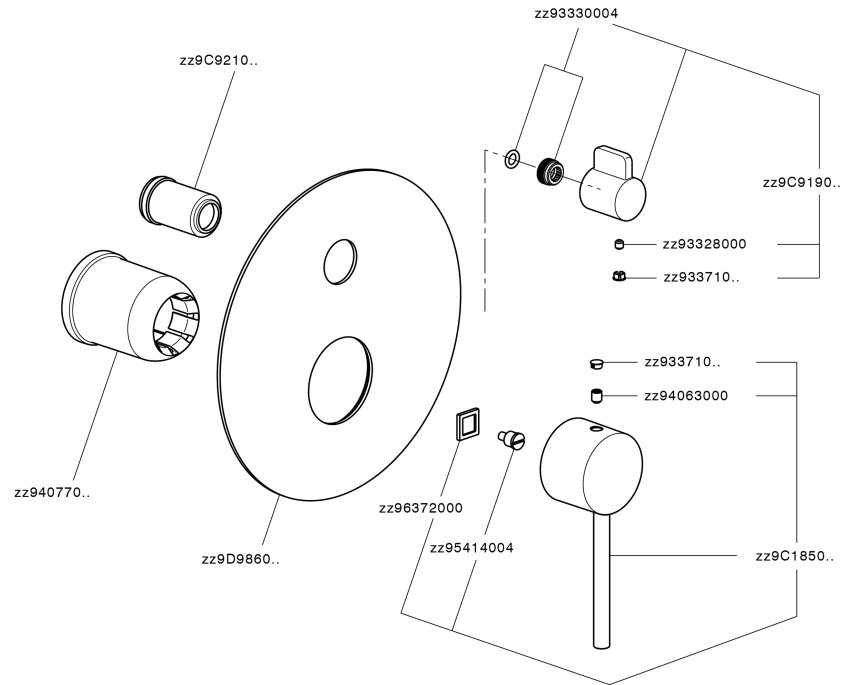

## Exposed part for concealed 2-outlet mixer NUOVA KIRUNA\_K2002300

MODEL **K2002300**

Exposed part for concealed 2-outlet mixer, 2-Way rotating diverter, without concealed part, for item Easy-Box ZB000230

## Exposed part for concealed 2-outlet mixer NUOVA KIRUNA\_K2002300

K2002300

<https://en.huberitalia.com/exposed-part-for-concealed-2-outlet-mixer-nuova-kiruna-k2002300>

## Concealed single lever bath-shower mixer Easy-Box CONCEALED\_ZB000230

MODEL **ZB000230**

Concealed single lever bath-shower mixer Easy-Box, 2-Way rotating diverter, without trim kit, with protection guard box

AVAILABLE FINISHINGS

CHARACTERISTICS

Concealed **1**  
 Cartridge Spare Parts **ZZ92909000**  
**35 mm Cartridge**

Piastra/Plate/Plaque/Platte/Placa

2-3mm: XX 65-85

10mm: XX 60-80

2024-11-14