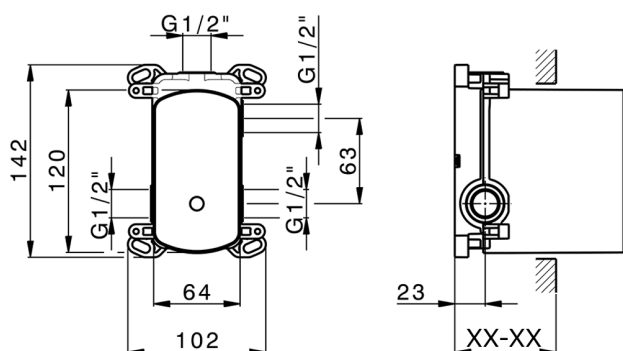

## Concealed single lever bath-shower mixer Easy-Box CONCEALED\_ZB000230

MODEL **ZB000230**

Concealed single lever bath-shower mixer Easy-Box, 2-Way rotating diverter, without trim kit, with protection guard box

AVAILABLE FINISHINGS

CHARACTERISTICS

Concealed **1**  
 Cartridge Spare Parts **ZZ92909000**  
**35 mm Cartridge**

Piastra/Plate/Plaque/Platte/Placa

2-3mm: XX 65-85

10mm: XX 60-80

2024-11-14