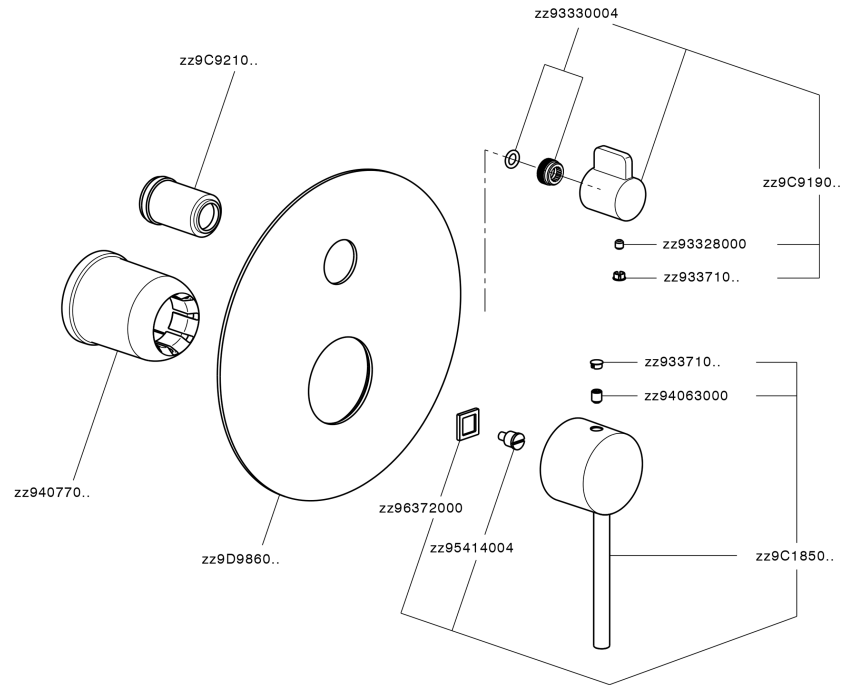

Exposed part for concealed 2-outlet mixer NUOVA KIRUNA_K2002300

MODEL **K2002300**

Exposed part for concealed 2-outlet mixer, 2-Way rotating diverter, without concealed part, for item Easy-Box ZB000230

AVAILABLE FINISHINGS

Exposed part for concealed 2-outlet mixer NUOVA KIRUNA_K2002300

K2002300

<https://en.huberitalia.com/exposed-part-for-concealed-2-outlet-mixer-nuova-kiruna-k2002300>

Concealed single lever bath-shower mixer Easy-Box CONCEALED_ZB000230

MODEL **ZB000230**

Concealed single lever bath-shower mixer Easy-Box, 2-Way rotating diverter, without trim kit, with protection guard box

AVAILABLE FINISHINGS

04 04 Without finishing

CHARACTERISTICS

Concealed **1**
 Cartridge Spare Parts **ZZ92909000**
35 mm Cartridge

Piastra/Plate/Plaque/Platte/Placa

2-3mm: XX 65-85

10mm: XX 60-80

2024-11-25