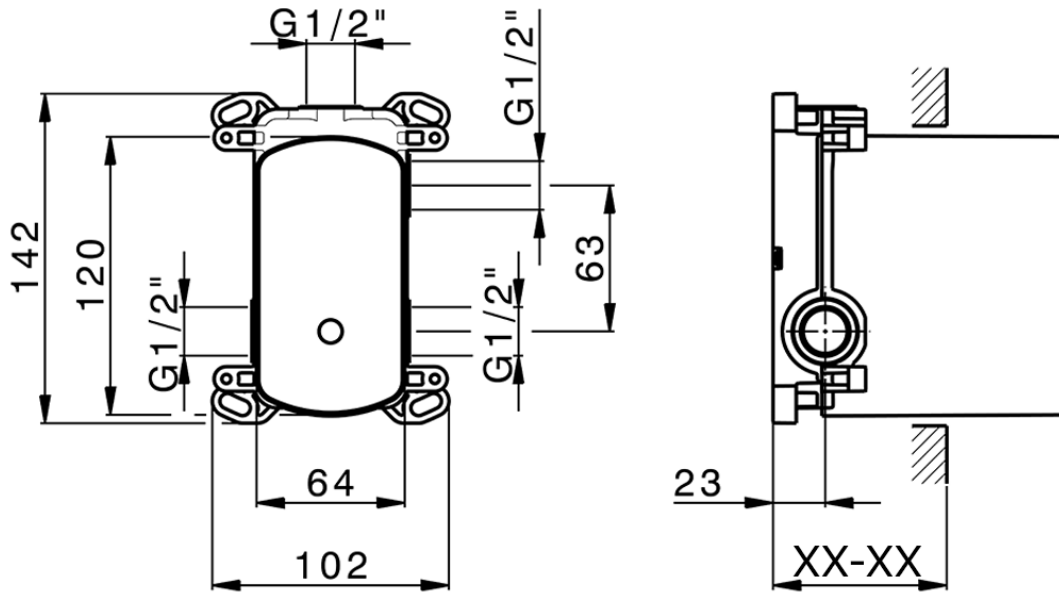

Exposed part for concealed 2-outlet mixer NUOVA KIRUNA_K2002300

K2002300

<https://en.huberitalia.com/exposed-part-for-concealed-2-outlet-mixer-nuova-kiruna-k2002300>

Piastra/Plate/Plaque/Platte/Placa

2-3mm: XX 65-85

10mm: XX 60-80