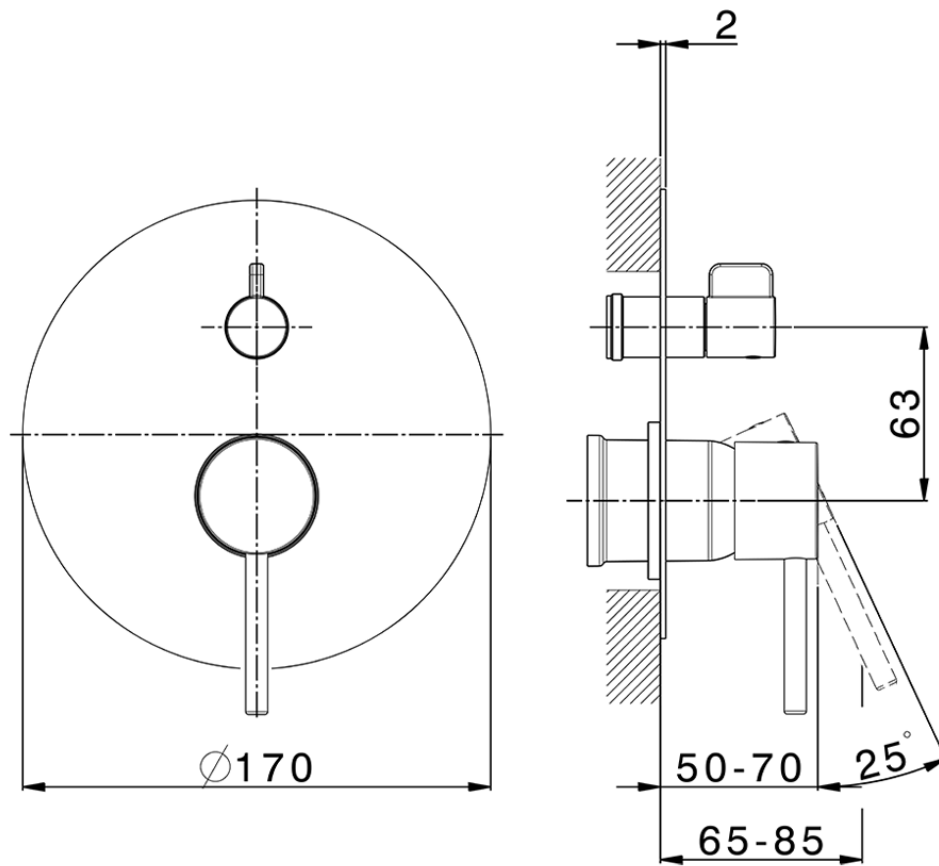

## Exposed part for concealed 2-outlet mixer NUOVA KIRUNA\_K2002300

K2002300

<https://en.huberitalia.com/exposed-part-for-concealed-2-outlet-mixer-nuova-kiruna-k2002300>

Piastra/Plate/Plaque/Platte/Placa

2-3mm: XX 65-85

10mm: XX 60-80