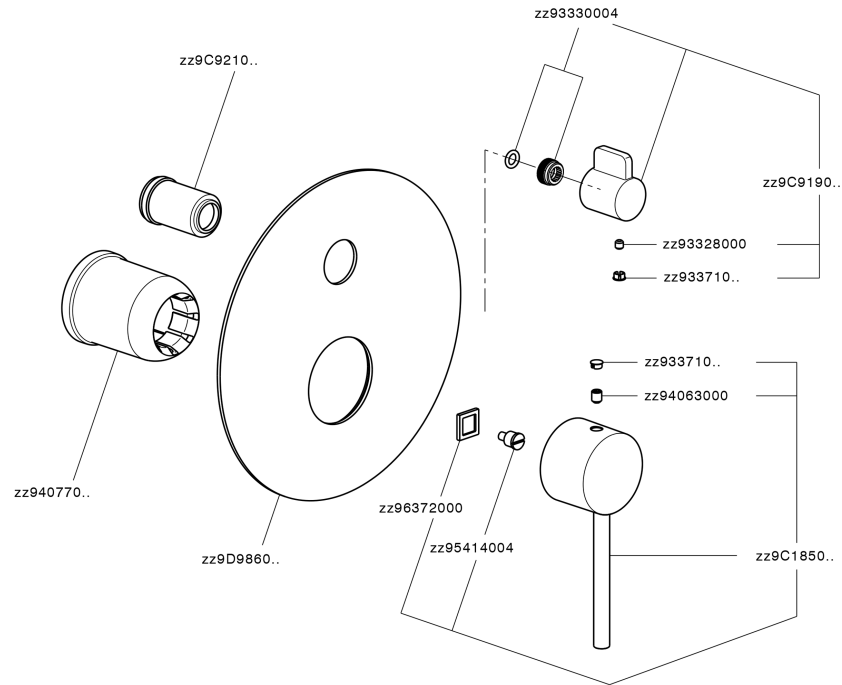

## Exposed part for concealed 2-outlet mixer NUOVA KIRUNA\_K2002300

K2002300

<https://en.huberitalia.com/exposed-part-for-concealed-2-outlet-mixer-nuova-kiruna-k2002300>

Concealed single lever bath-shower mixer Easy-Box CONCEALED\_ZB000230

ZB000230 <https://en.huberitalia.com/concealed-single-lever-bath-shower-mixer-easy-box-concealed-zb000230>

2024-11-14