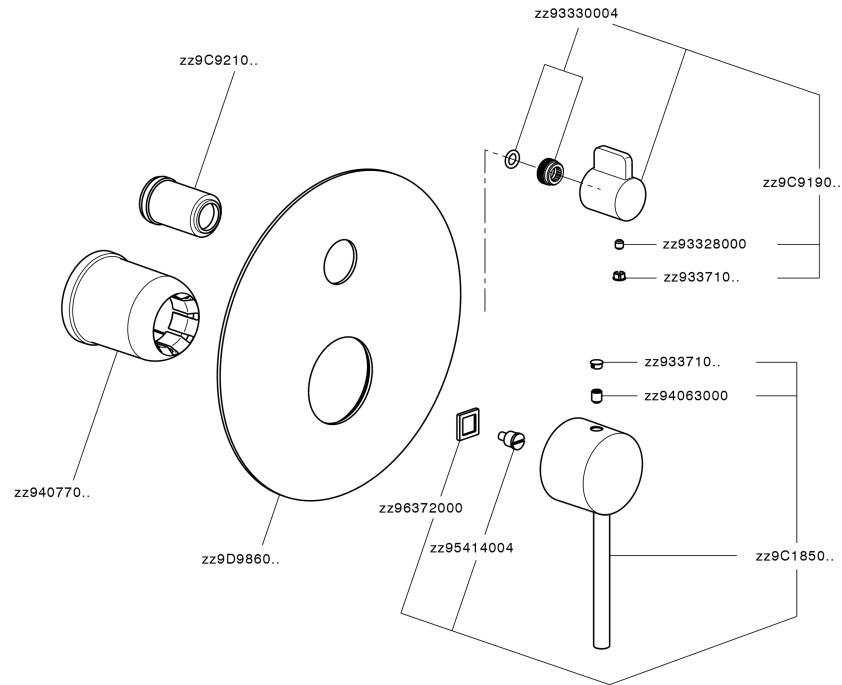

Exposed part for concealed 2-outlet mixer NUOVA KIRUNA_K2002300

K2002300

<https://en.huberitalia.com/exposed-part-for-concealed-2-outlet-mixer-nuova-kiruna-k2002300>

Concealed single lever bath-shower mixer Easy-Box CONCEALED_ZB000230

ZB000230 <https://en.huberitalia.com/concealed-single-lever-bath-shower-mixer-easy-box-concealed-zb000230>

2024-11-22