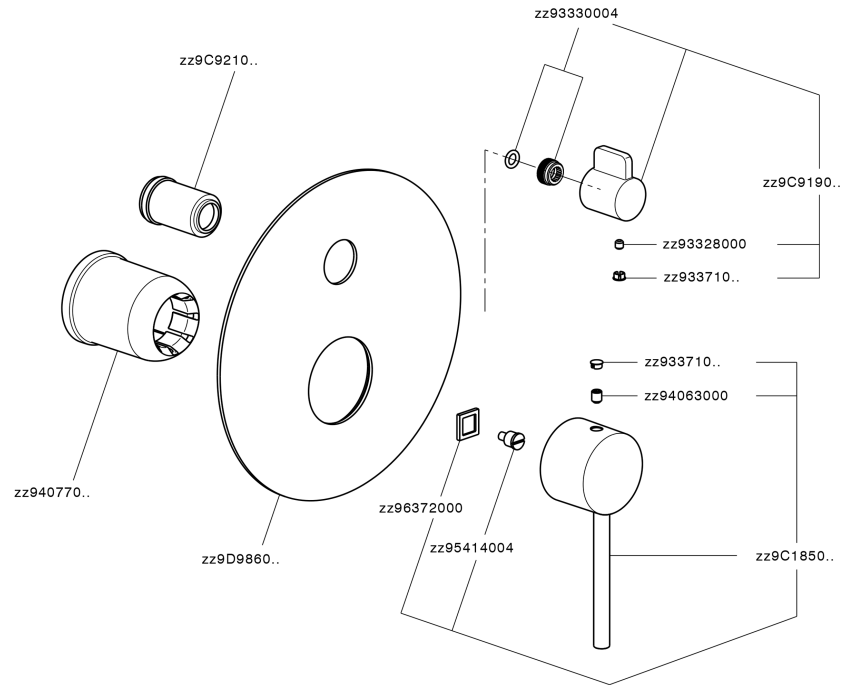

Exposed part for concealed 2-outlet mixer NUOVA KIRUNA_K2002300

MODEL **K2002300**

Exposed part for concealed 2-outlet mixer, 2-Way rotating diverter, without concealed part, for item Easy-Box ZB000230

AVAILABLE FINISHINGS

Exposed part for concealed 2-outlet mixer NUOVA KIRUNA_K2002300

K2002300

<https://en.huberitalia.com/exposed-part-for-concealed-2-outlet-mixer-nuova-kiruna-k2002300>

Concealed single lever bath-shower mixer Easy-Box CONCEALED_ZB000230

MODEL **ZB000230**

Concealed single lever bath-shower mixer Easy-Box, 2-Way rotating diverter, without trim kit, with protection guard box

AVAILABLE FINISHINGS

CHARACTERISTICS

Concealed **1**
 Cartridge Spare Parts **ZZ92909000**
35 mm Cartridge

Piastra/Plate/Plaque/Platte/Placa

2-3mm: XX 65-85

10mm: XX 60-80

2024-11-22