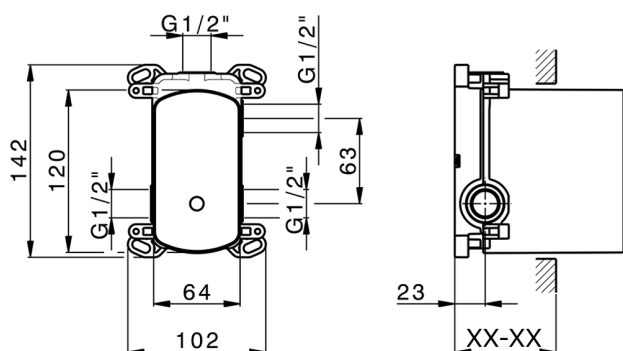

MODEL **ZB000230**

Concealed single lever bath-shower mixer Easy-Box, 2-Way rotating diverter, without trim kit, with protection guard box

AVAILABLE FINISHINGS

CHARACTERISTICS

Concealed **1**
 Cartridge Spare Parts **ZZ92909000**
35 mm Cartridge

Piastra/Plate/Plaque/Platte/Placa

2-3mm: XX 65-85

10mm: XX 60-80

2024-11-22