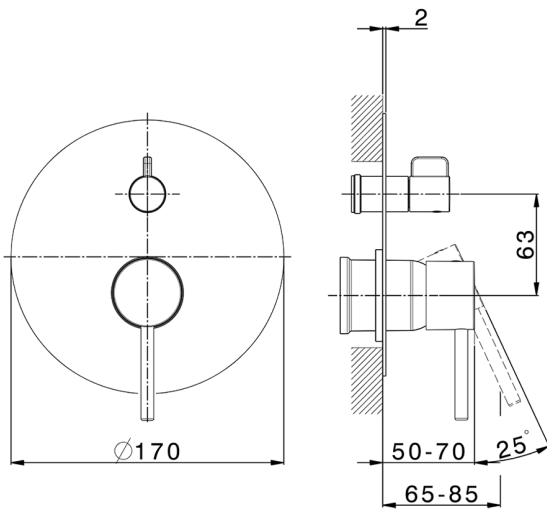

Exposed part for concealed 2-outlet mixer NUOVA KIRUNA_K2002300

MODEL **K2002300**

Exposed part for concealed 2-outlet mixer, 2-Way rotating diverter, without concealed part, for item Easy-Box ZB000230

AVAILABLE FINISHINGS

-  **21** 21 Chrome
-  **26** 26 Old Copper
-  **2F** 2F Brushed Nickel
-  **2W** 2W Brushed Gold
-  **40** 40 Matt Black
-  **4Q** 4Q Matt White

CHARACTERISTICS

Installation **Concealed**

Required concealed parts **ZB000230**

MODEL **ZB000230**

Concealed single lever bath-shower mixer Easy-Box, 2-Way rotating diverter, without trim kit, with protection guard box

AVAILABLE FINISHINGS

CHARACTERISTICS

Concealed **1**
 Cartridge Spare Parts **ZZ92909000**
35 mm Cartridge

Piastra/Plate/Plaque/Platte/Placa

2-3mm: XX 65-85

10mm: XX 60-80

2024-11-22