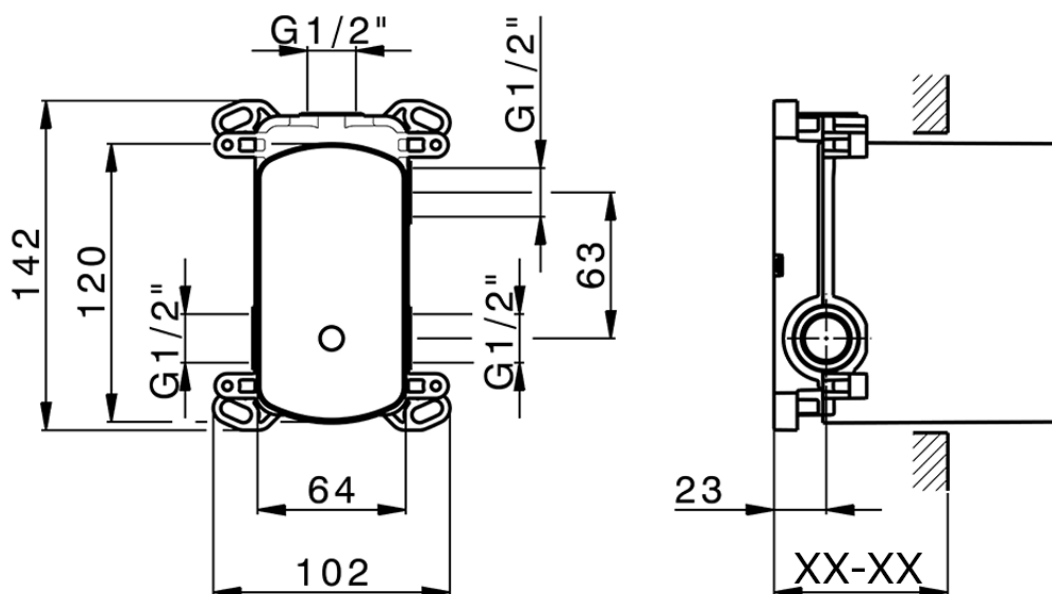

Exposed part for concealed 2-outlet mixer NUOVA KIRUNA_K2002300

K2002300

<https://en.huberitalia.com/exposed-part-for-concealed-2-outlet-mixer-nuova-kiruna-k2002300>

Piastra/Plate/Plaque/Platte/Placa

2-3mm: XX 65-85

10mm: XX 60-80