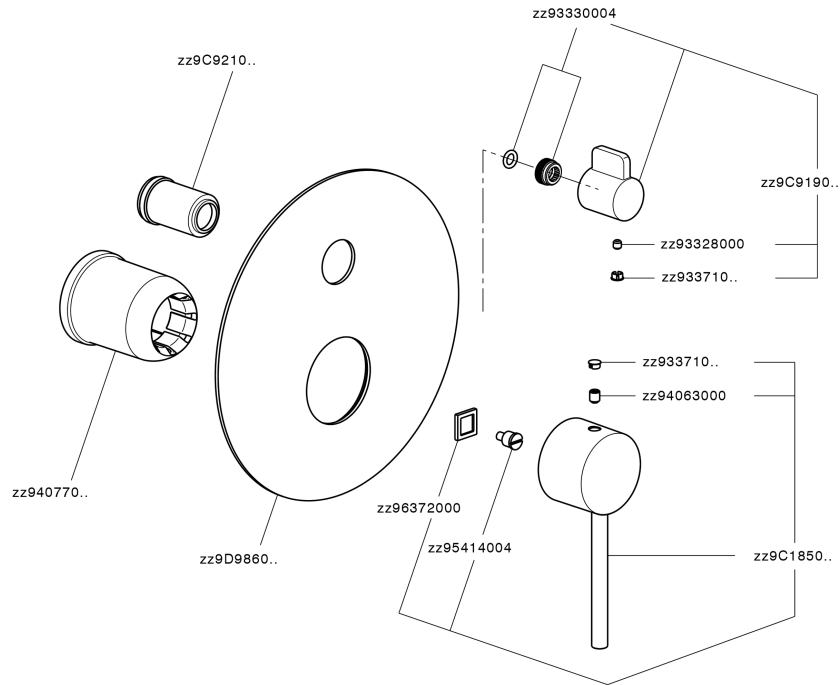

Exposed part for concealed 2-outlet mixer NUOVA KIRUNA_K2002300

K2002300

<https://en.huberitalia.com/exposed-part-for-concealed-2-outlet-mixer-nuova-kiruna-k2002300>

Concealed single lever bath-shower mixer Easy-Box CONCEALED_ZB000230

ZB000230 <https://en.huberitalia.com/concealed-single-lever-bath-shower-mixer-easy-box-concealed-zb000230>

2024-11-14