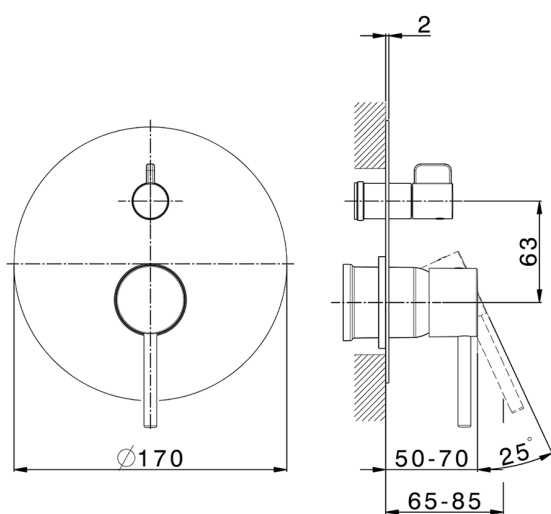

Exposed part for concealed 2-outlet mixer NUOVA KIRUNA_K2002300

MODEL **K2002300**

Exposed part for concealed 2-outlet mixer, 2-Way rotating diverter, without concealed part, for item Easy-Box ZB000230

AVAILABLE FINISHINGS

- **21** 21 Chrome
- **26** 26 Old Copper
- **2F** 2F Brushed Nickel
- **2W** 2W Brushed Gold
- **40** 40 Matt Black
- **4Q** 4Q Matt White

CHARACTERISTICS

Installation **Concealed**
Required concealed parts **ZB000230**