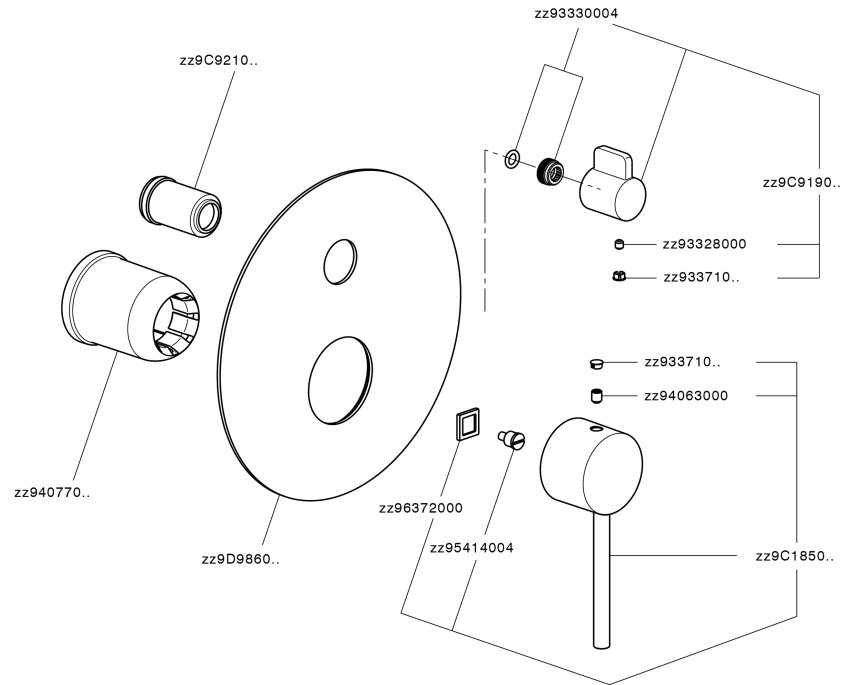

## Exposed part for concealed 2-outlet mixer NUOVA KIRUNA\_K2002300

MODEL **K2002300**

Exposed part for concealed 2-outlet mixer, 2-Way rotating diverter, without concealed part, for item Easy-Box ZB000230

## Exposed part for concealed 2-outlet mixer NUOVA KIRUNA\_K2002300

K2002300

<https://en.huberitalia.com/exposed-part-for-concealed-2-outlet-mixer-nuova-kiruna-k2002300>

## Concealed single lever bath-shower mixer Easy-Box CONCEALED\_ZB000230

MODEL **ZB000230**

Concealed single lever bath-shower mixer Easy-Box, 2-Way rotating diverter, without trim kit, with protection guard box

AVAILABLE FINISHINGS

**04** 04 Without finishing

CHARACTERISTICS

Concealed **1**  
 Cartridge Spare Parts **ZZ92909000**  
**35 mm Cartridge**

Piastra/Plate/Plaque/Platte/Placa

2-3mm: XX 65-85

10mm: XX 60-80