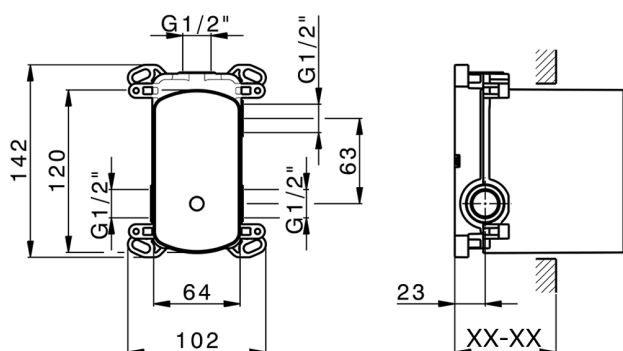

## Concealed single lever bath-shower mixer Easy-Box CONCEALED\_ZB000230

MODEL **ZB000230**

Concealed single lever bath-shower mixer Easy-Box, 2-Way rotating diverter, without trim kit, with protection guard box

AVAILABLE FINISHINGS

**04** 04 Without finishing

CHARACTERISTICS

Concealed **1**  
 Cartridge Spare Parts **ZZ92909000**  
**35 mm Cartridge**

Piastra/Plate/Plaque/Platte/Placa

2-3mm: XX 65-85

10mm: XX 60-80