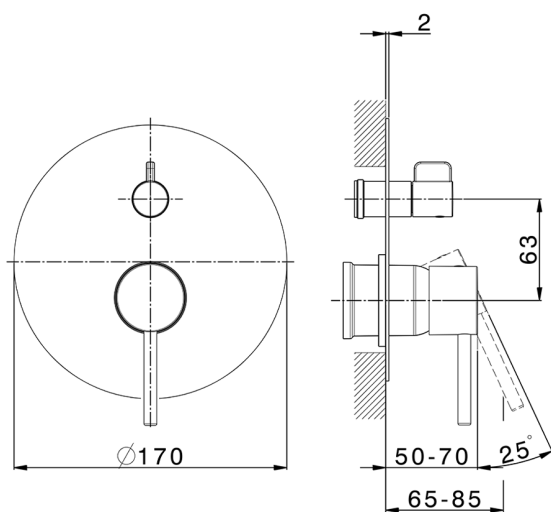

Exposed part for concealed 2-outlet mixer NUOVA KIRUNA_K2002300

MODEL **K2002300**

Exposed part for concealed 2-outlet mixer, 2-Way rotating diverter, without concealed part, for item Easy-Box ZB000230

AVAILABLE FINISHINGS

-  **21** 21 Chrome
-  **26** 26 Old Copper
-  **2F** 2F Brushed Nickel
-  **2W** 2W Brushed Gold
-  **40** 40 Matt Black
-  **4Q** 4Q Matt White

CHARACTERISTICS

Installation **Concealed**
 Required concealed parts **ZB000230**

MODEL **ZB000230**

Concealed single lever bath-shower mixer Easy-Box, 2-Way rotating diverter, without trim kit, with protection guard box

AVAILABLE FINISHINGS

04 04 Without finishing

CHARACTERISTICS

Concealed **1**
 Cartridge Spare Parts **ZZ92909000**
35 mm Cartridge

Piastra/Plate/Plaque/Platte/Placa

2-3mm: XX 65-85

10mm: XX 60-80

2024-11-22