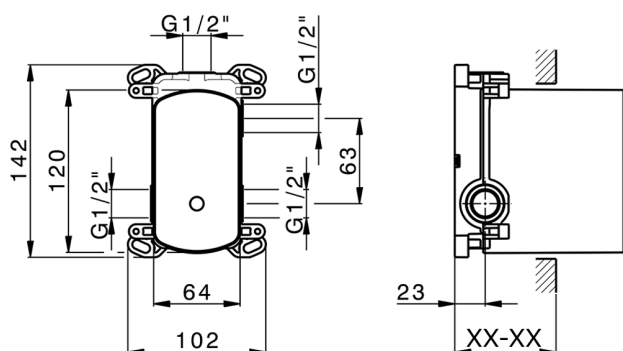

MODEL **ZB000230**

Concealed single lever bath-shower mixer Easy-Box, 2-Way rotating diverter, without trim kit, with protection guard box

AVAILABLE FINISHINGS

04 04 Without finishing

CHARACTERISTICS

Concealed **1**
 Cartridge Spare Parts **ZZ92909000**
35 mm Cartridge

Piastra/Plate/Plaque/Platte/Placa

2-3mm: XX 65-85

10mm: XX 60-80

2024-11-22