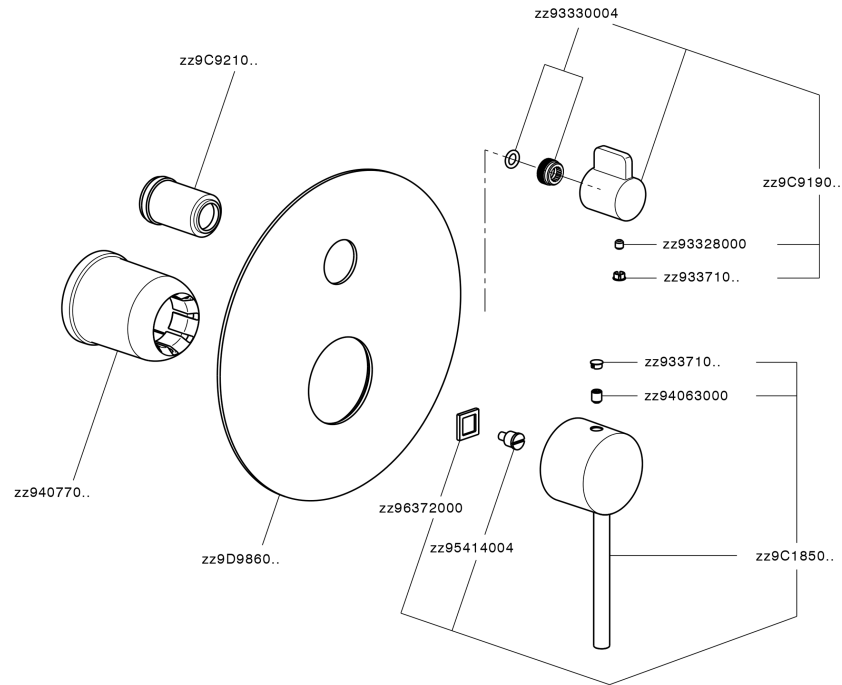

Exposed part for concealed 2-outlet mixer NUOVA KIRUNA_K2002300

MODEL **K2002300**

Exposed part for concealed 2-outlet mixer, 2-Way rotating diverter, without concealed part, for item Easy-Box ZB000230

AVAILABLE FINISHINGS

Exposed part for concealed 2-outlet mixer NUOVA KIRUNA_K2002300

K2002300

<https://en.huberitalia.com/exposed-part-for-concealed-2-outlet-mixer-nuova-kiruna-k2002300>

Concealed single lever bath-shower mixer Easy-Box CONCEALED_ZB000230

MODEL **ZB000230**

Concealed single lever bath-shower mixer Easy-Box, 2-Way rotating diverter, without trim kit, with protection guard box

AVAILABLE FINISHINGS

04 04 Without finishing

CHARACTERISTICS

Concealed **1**
 Cartridge Spare Parts **ZZ92909000**
35 mm Cartridge

Piastra/Plate/Plaque/Platte/Placa

2-3mm: XX 65-85

10mm: XX 60-80

2024-11-22