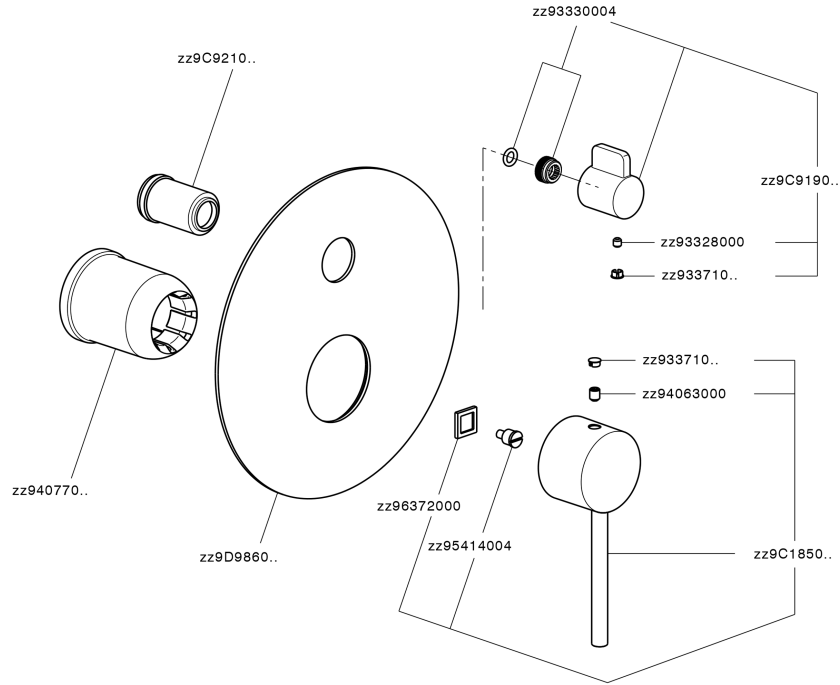

Exposed part for concealed 2-outlet mixer NUOVA KIRUNA_K2002300

K2002300

<https://en.huberitalia.com/exposed-part-for-concealed-2-outlet-mixer-nuova-kiruna-k2002300>

Concealed single lever bath-shower mixer Easy-Box CONCEALED_ZB000230

ZB000230 <https://en.huberitalia.com/concealed-single-lever-bath-shower-mixer-easy-box-concealed-zb000230>

2024-11-25