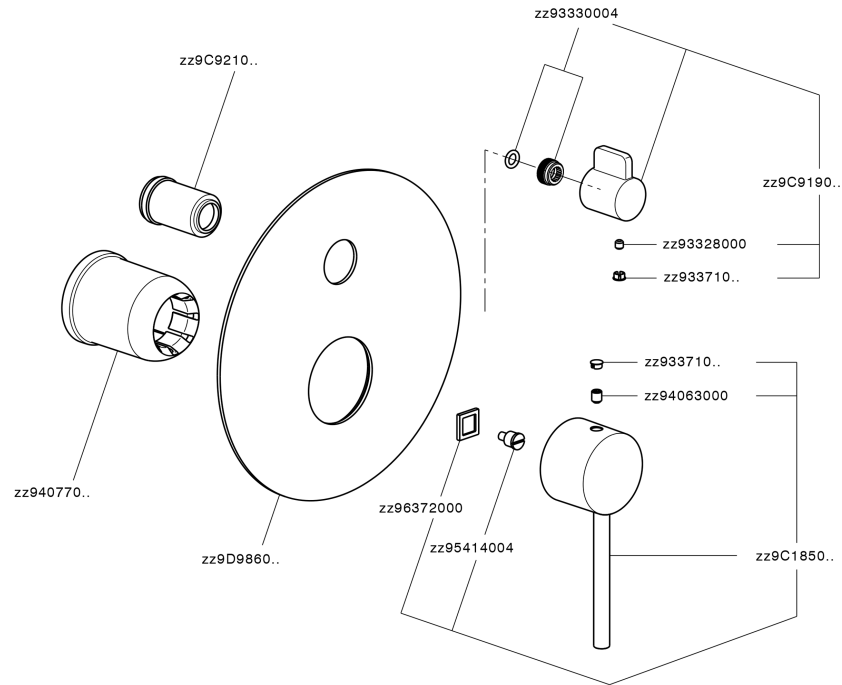

Exposed part for concealed 2-outlet mixer NUOVA KIRUNA_K2002300

K2002300

<https://en.huberitalia.com/exposed-part-for-concealed-2-outlet-mixer-nuova-kiruna-k2002300>

Concealed single lever bath-shower mixer Easy-Box CONCEALED_ZB000230

ZB000230 <https://en.huberitalia.com/concealed-single-lever-bath-shower-mixer-easy-box-concealed-zb000230>

2024-11-14