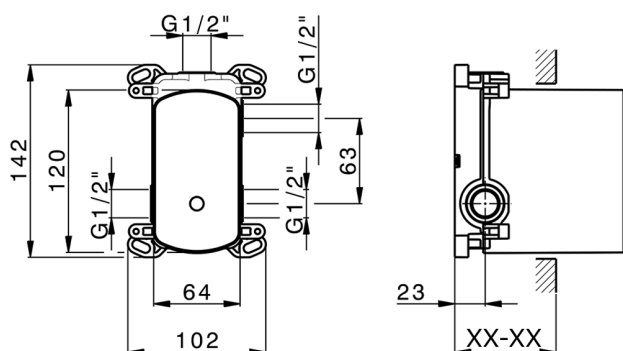

## Concealed single lever bath-shower mixer Easy-Box CONCEALED\_ZB000230

MODEL **ZB000230**

Concealed single lever bath-shower mixer Easy-Box, 2-Way rotating diverter, without trim kit, with protection guard box

AVAILABLE FINISHINGS

CHARACTERISTICS

Concealed **1**  
 Cartridge Spare Parts **ZZ92909000**  
**35 mm Cartridge**

Piastra/Plate/Plaque/Platte/Placa

2-3mm: XX 65-85

10mm: XX 60-80

2024-11-25