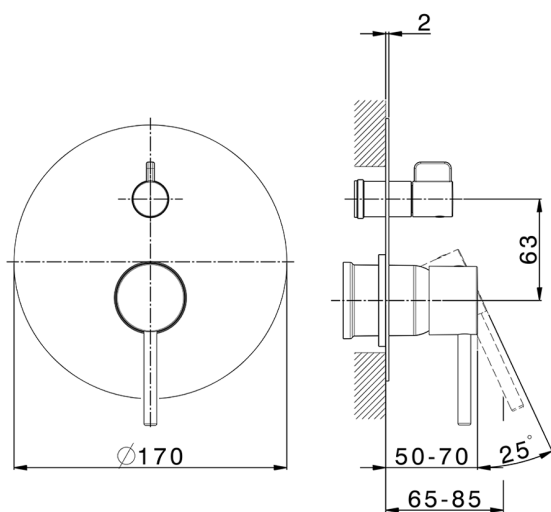

Exposed part for concealed 2-outlet mixer NUOVA KIRUNA_K2002300

MODEL **K2002300**

Exposed part for concealed 2-outlet mixer, 2-Way rotating diverter, without concealed part, for item Easy-Box ZB000230

AVAILABLE FINISHINGS

-  **21** 21 Chrome
-  **26** 26 Old Copper
-  **2F** 2F Brushed Nickel
-  **2W** 2W Brushed Gold
-  **40** 40 Matt Black
-  **4Q** 4Q Matt White

CHARACTERISTICS

Installation **Concealed**
 Required concealed parts **ZB000230**

MODEL **ZB000230**

Concealed single lever bath-shower mixer Easy-Box, 2-Way rotating diverter, without trim kit, with protection guard box

AVAILABLE FINISHINGS

04 04 Without finishing

CHARACTERISTICS

Concealed **1**
 Cartridge Spare Parts **ZZ92909000**
35 mm Cartridge

Piastra/Plate/Plaque/Platte/Placa

2-3mm: XX 65-85

10mm: XX 60-80

2024-11-14