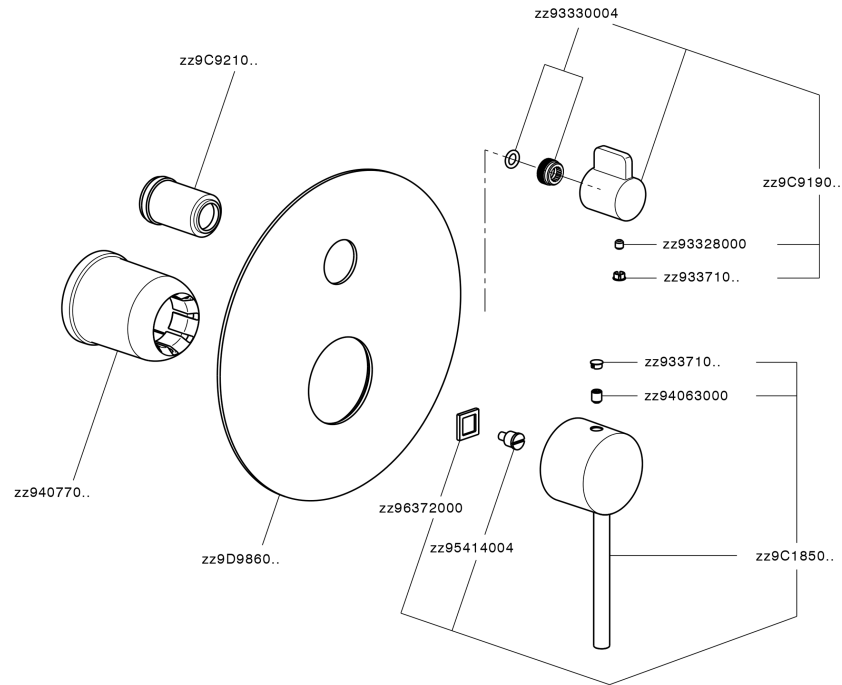

## Exposed part for concealed 2-outlet mixer NUOVA KIRUNA\_K2002300

MODEL **K2002300**

Exposed part for concealed 2-outlet mixer, 2-Way rotating diverter, without concealed part, for item Easy-Box ZB000230

## Exposed part for concealed 2-outlet mixer NUOVA KIRUNA\_K2002300

K2002300

<https://en.huberitalia.com/exposed-part-for-concealed-2-outlet-mixer-nuova-kiruna-k2002300>

## Concealed single lever bath-shower mixer Easy-Box CONCEALED\_ZB000230

MODEL **ZB000230**

Concealed single lever bath-shower mixer Easy-Box, 2-Way rotating diverter, without trim kit, with protection guard box

AVAILABLE FINISHINGS

CHARACTERISTICS

Concealed **1**  
 Cartridge Spare Parts **ZZ92909000**  
**35 mm Cartridge**

Piastra/Plate/Plaque/Platte/Placa

2-3mm: XX 65-85

10mm: XX 60-80

2024-11-25