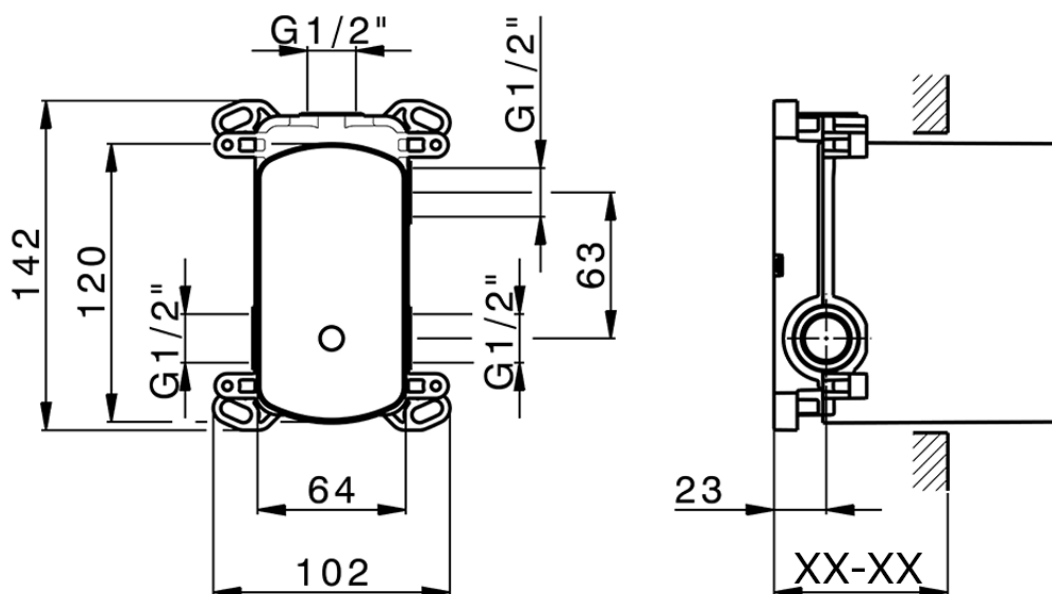

Exposed part for concealed 2-outlet mixer NUOVA KIRUNA\_K2002300

K2002300

<https://en.huberitalia.com/exposed-part-for-concealed-2-outlet-mixer-nuova-kiruna-k2002300>

Piastra/Plate/Plaque/Platte/Placa

2-3mm: XX 65-85

10mm: XX 60-80